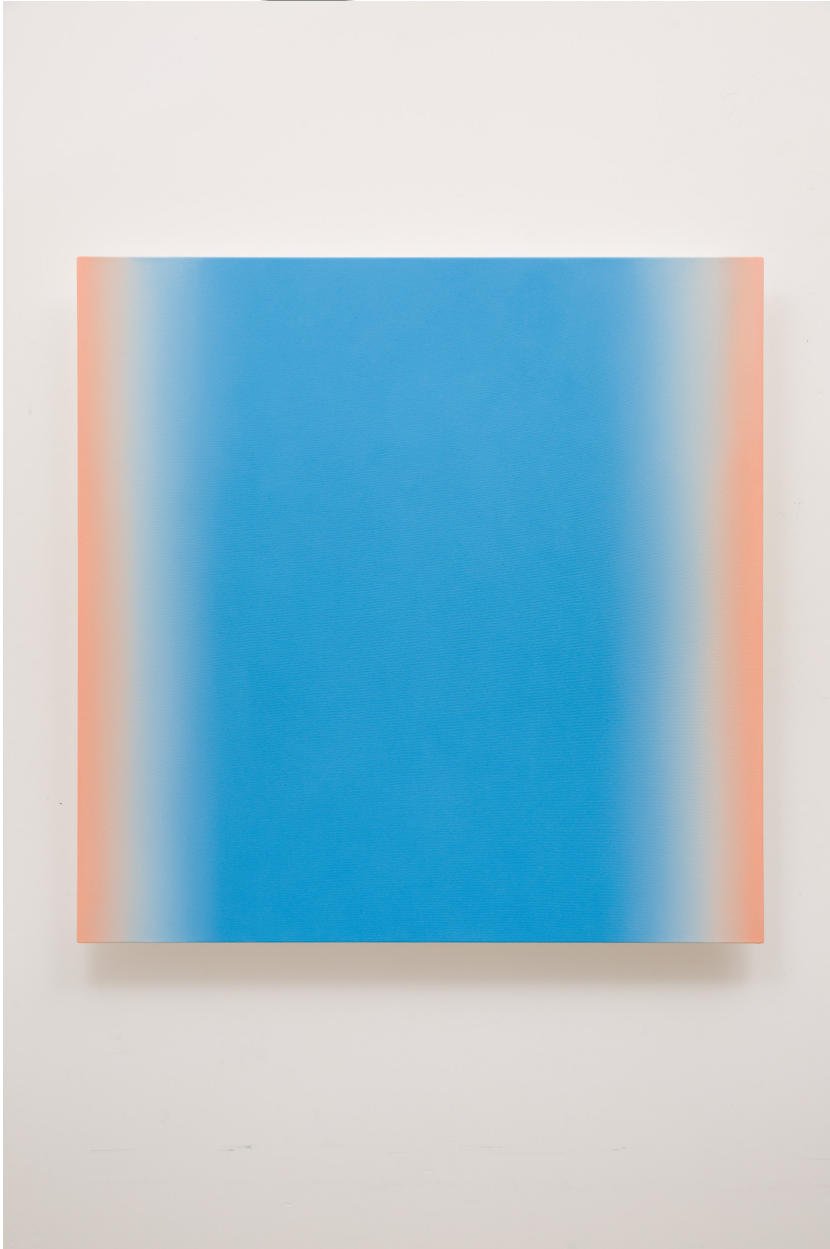

EDWARD CELLA ART & ARCHITECTURE

Ruth Pastine, *Blue, Presence Absence Series*, 2021
Oil on canvas on beveled stretcher, 48 x 48 x 2 1/2 in.
(121.9 x 121.9 x 6.3 cm)
RP187