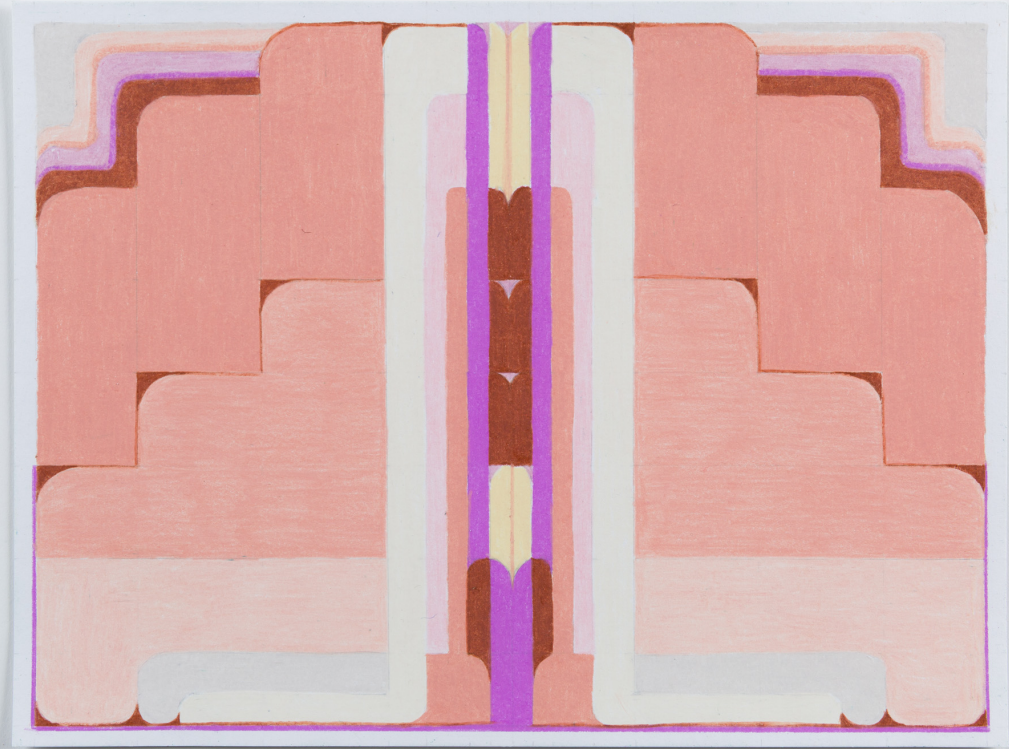

EDWARD CELLA ART & ARCHITECTURE

Aili Schmeltz, *Paperbag Bush*, 2020
Color pencil on paper, 9 x 12 in. (22.9 x 30.5 cm)
AISC115