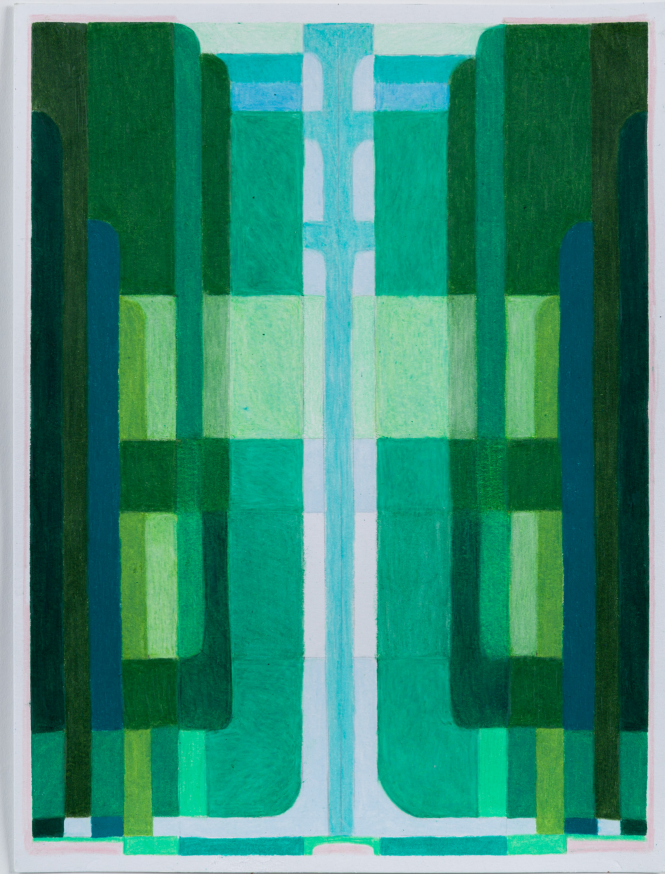

EDWARD CELLA ART & ARCHITECTURE

Aili Schmeltz, *White Sage*, 2020
Color pencil on paper, 12 x 9 in. (30.5 x 22.9 cm)
AISC108