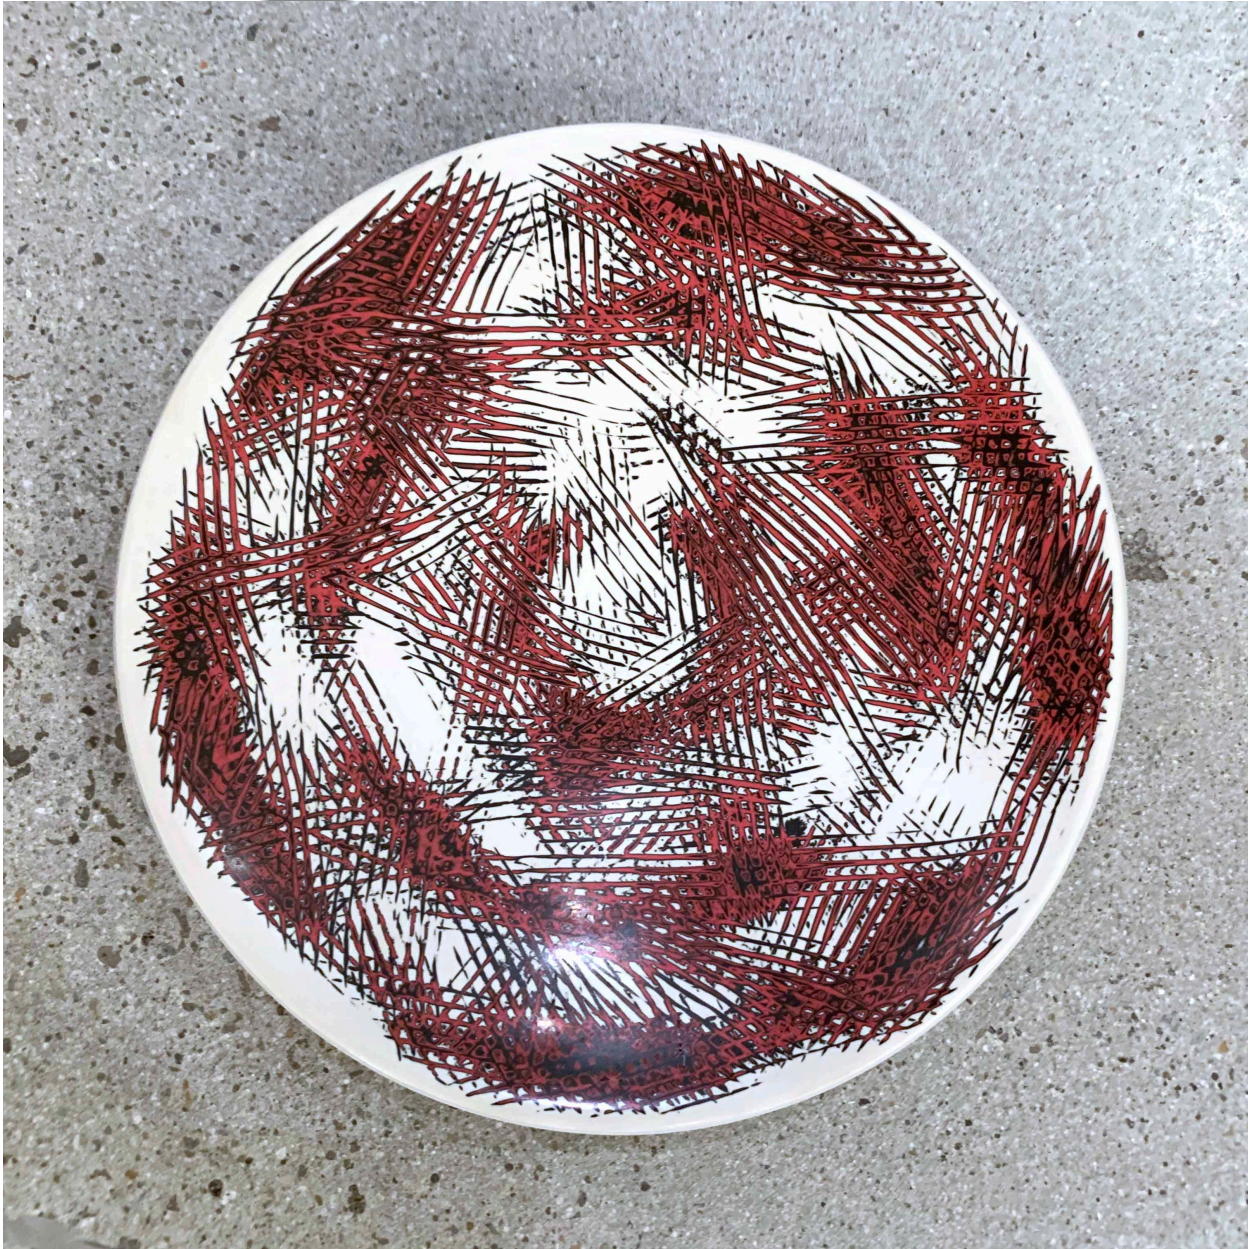

EDWARD CELLA ART & ARCHITECTURE

Brad Miller, *2017-31*, 2017

Porcelain, 12 3/4 x 12 3/4 x 2 1/4 in. (32.4 x 32.4 x 5.7 cm)

BM209