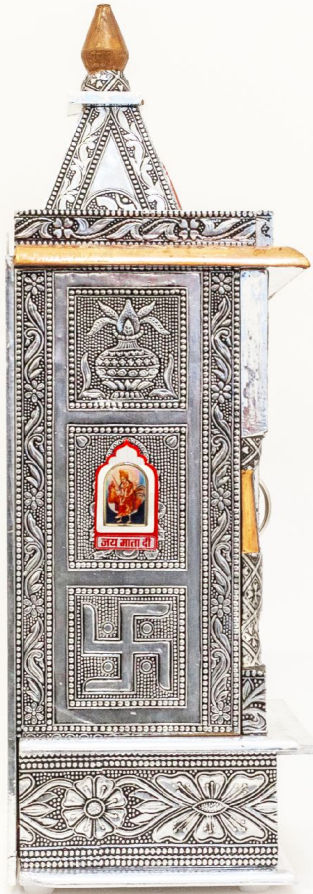

EDWARD CELLA ART & ARCHITECTURE

Jeffrey Vallance, *Bahuchara Mata Shrine (Hindu Transgendered Goddess)*, 2018
Aluminum, bronze and copper, 20 x 10 1/2 x 7 1/2 in. (50.8 x 26.7 x 19.1 cm)
JVAL491