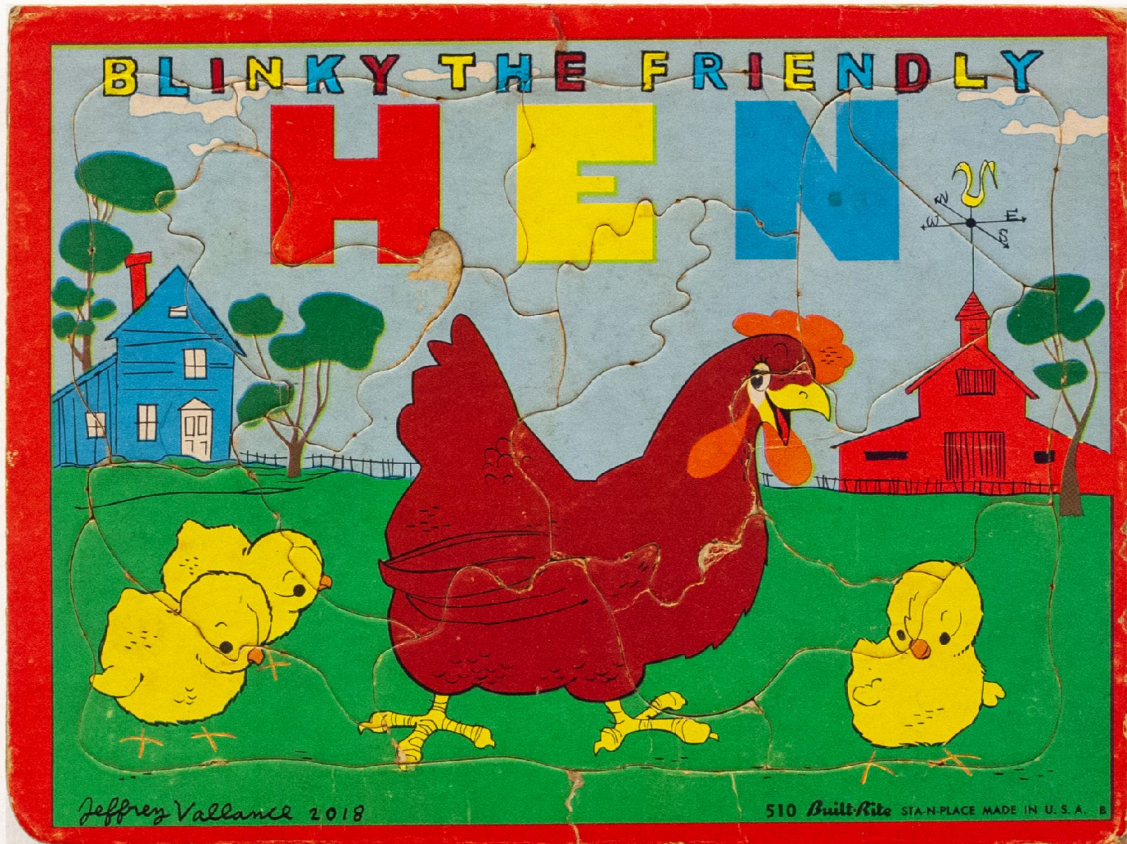

EDWARD CELLA ART & ARCHITECTURE

Jeffrey Vallance, *Hen Puzzle, Blinky 40th Anniversary*, 2018
Wood, offset printing on board, 7 x 9 in. (17.8 x 22.9 cm)
JVAL484