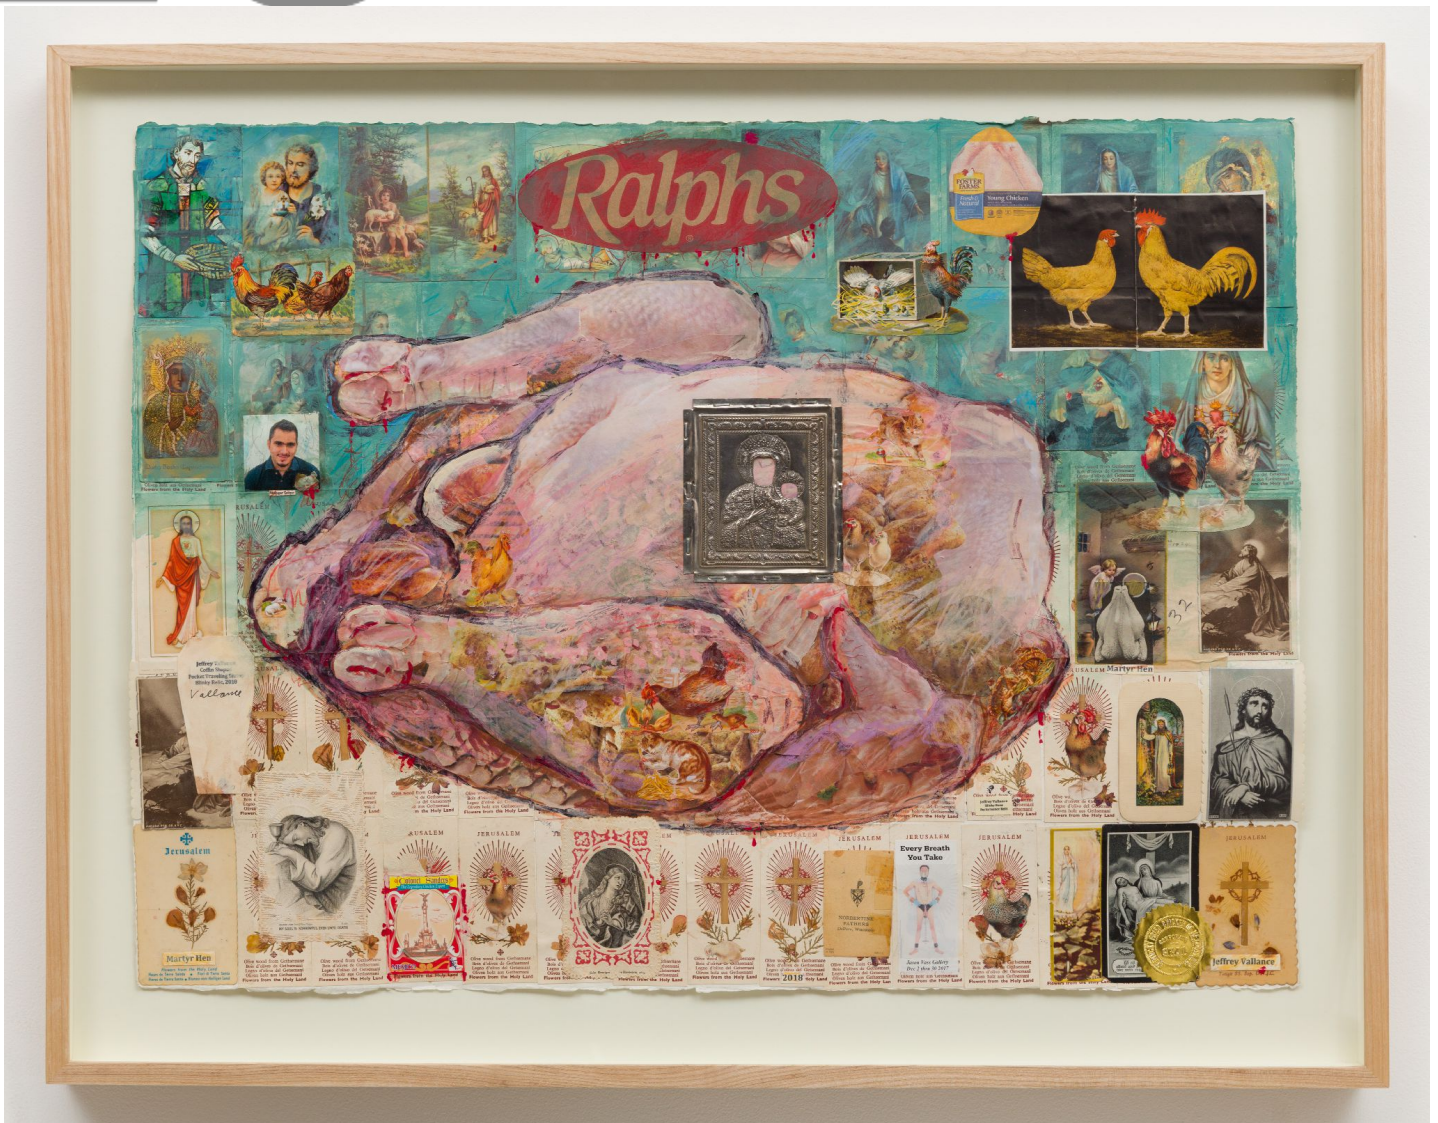

EDWARD CELLA ART & ARCHITECTURE

Jeffrey Vallance, *Martyr Hen*, 2018  
Collage with holy card and metal icons, 34 1/2 x 27 in. (87.6 x 68.6 cm)  
JVAL476

6018 Wilshire Blvd, Los Angeles CA 90048 323.525.0053