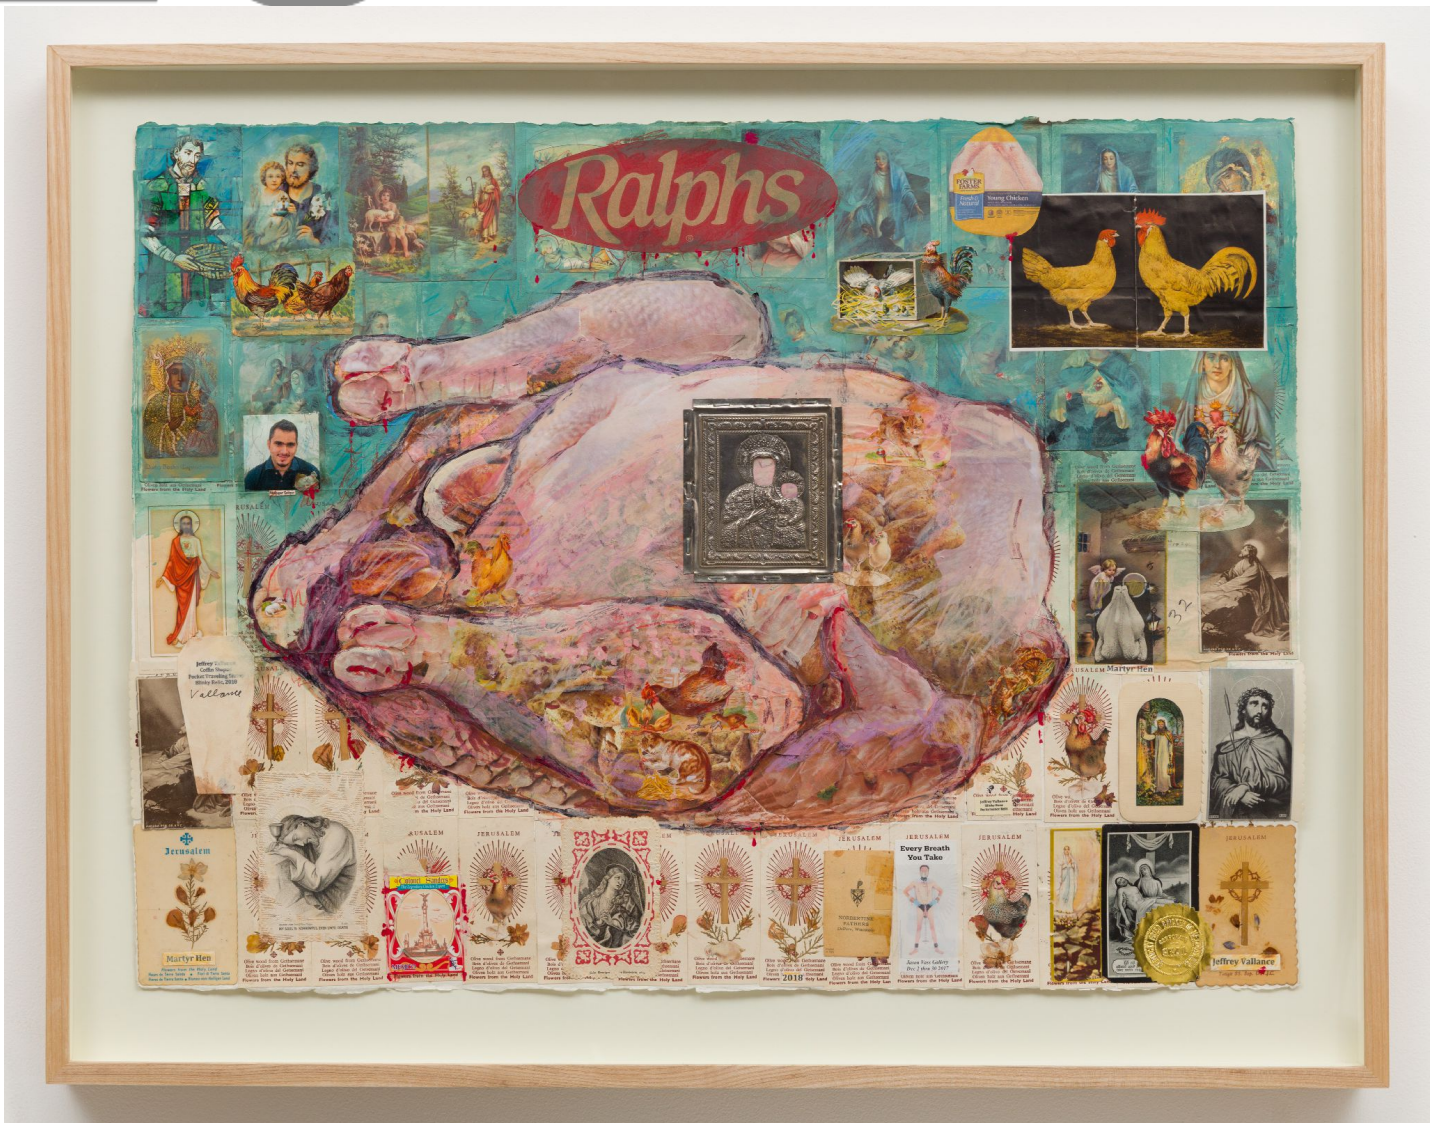

EDWARD CELLA ART & ARCHITECTURE

Jeffrey Vallance, *Martyr Hen*, 2018
Collage with holy card and metal icons, 34 1/2 x 27 in. (87.6 x 68.6 cm)
JVAL476