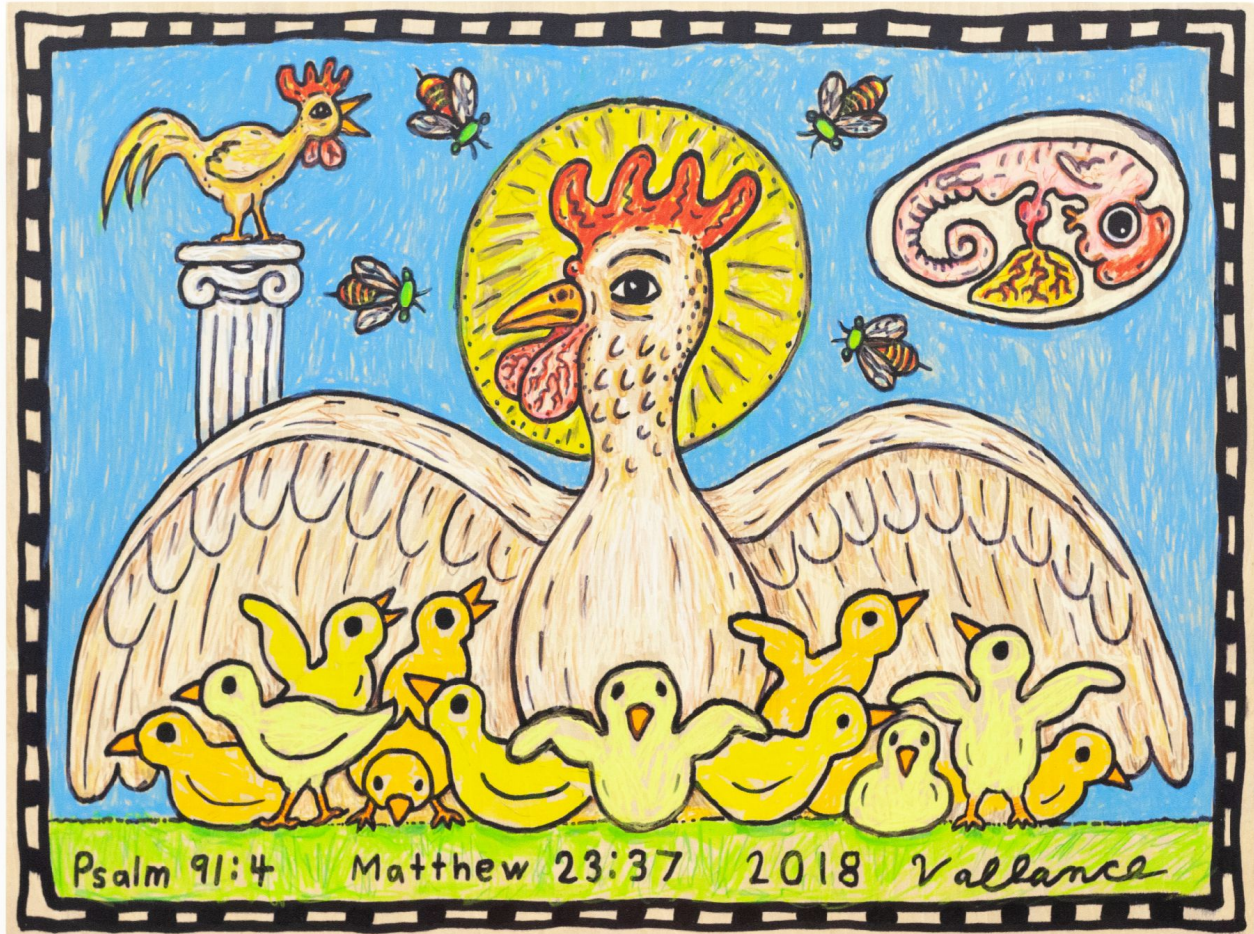

EDWARD CELLA ART & ARCHITECTURE

Jeffrey Vallance, *Mother Hen God*, 2018  
Mixed media on board, 18 x 24 in. (45.7 x 61 cm)  
JVAL473