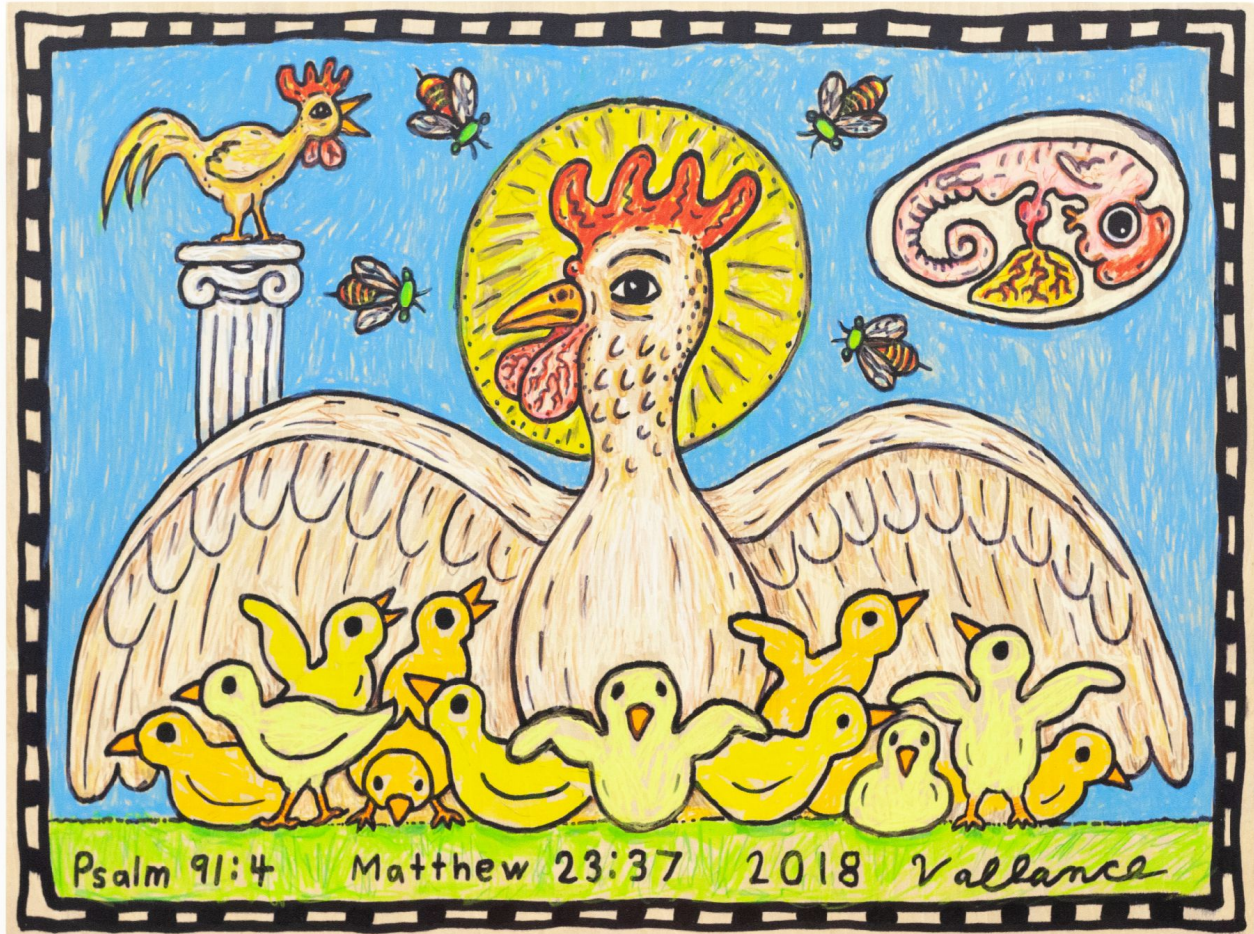

EDWARD CELLA ART & ARCHITECTURE

Jeffrey Vallance, *Mother Hen God*, 2018
Mixed media on board, 18 x 24 in. (45.7 x 61 cm)
JVAL473