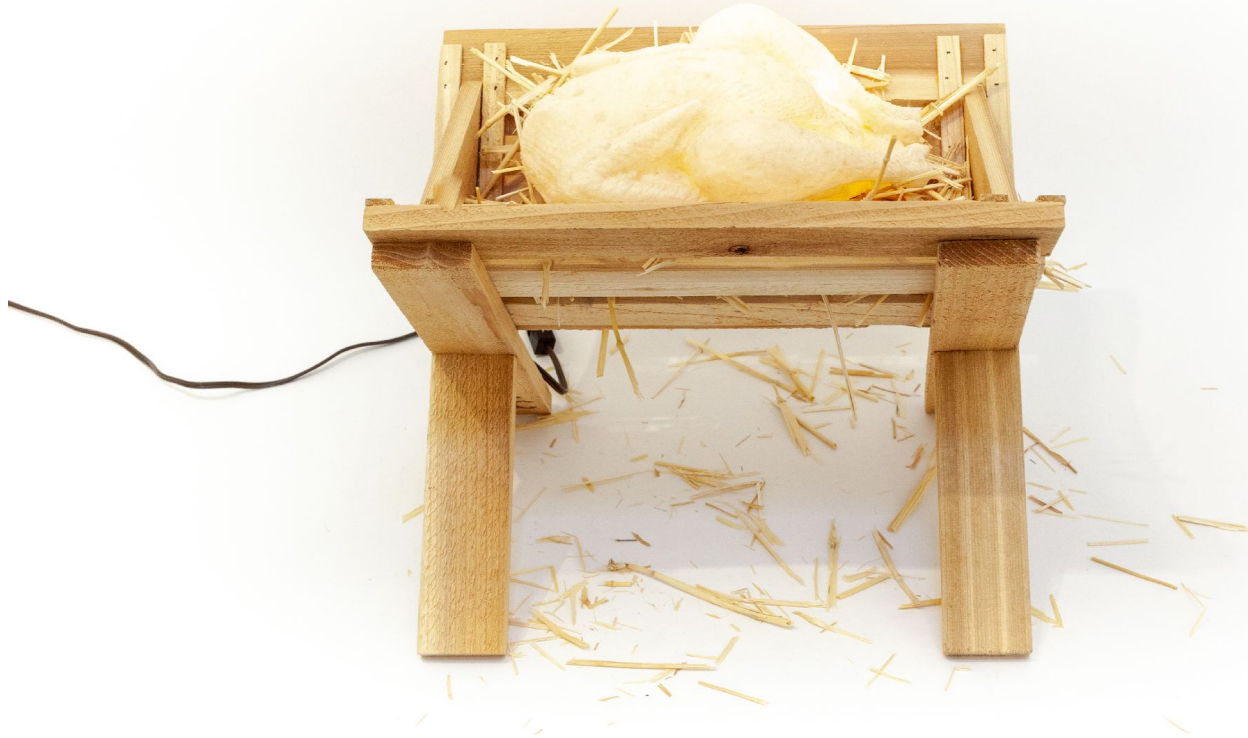

EDWARD CELLA ART & ARCHITECTURE

Jeffrey Vallance, *Manger*, 2018  
Wood, lightbulb and found object, 11 x 14 x 11 in. (27.9 x 35.6 x 27.9 cm)  
JVAL469