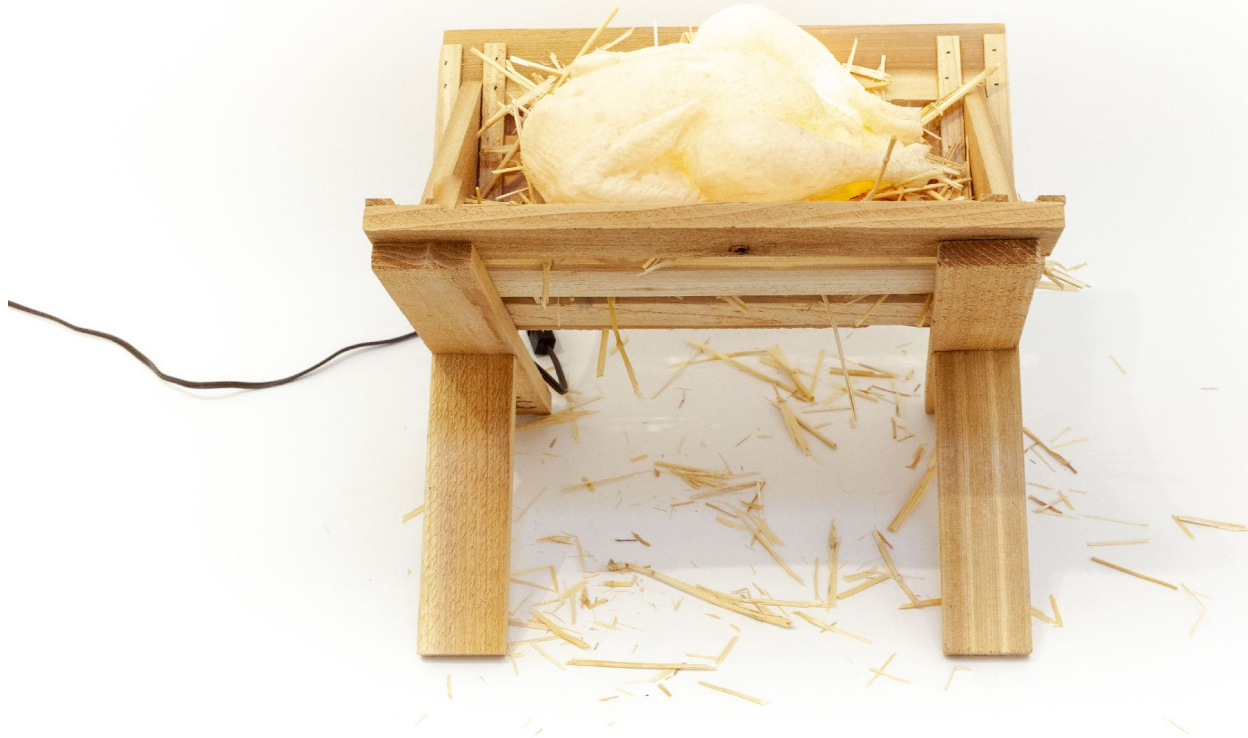

EDWARD CELLA ART & ARCHITECTURE

Jeffrey Vallance, *Manger*, 2018
Wood, lightbulb and found object, 11 x 14 x 11 in. (27.9 x 35.6 x 27.9 cm)
JVAL469