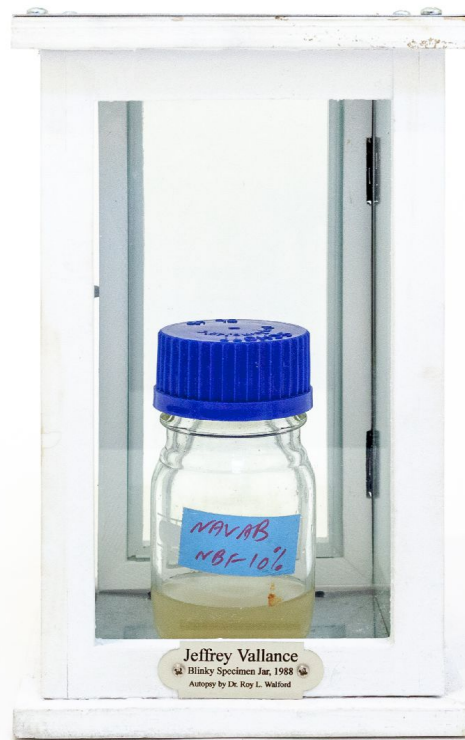

EDWARD CELLA ART & ARCHITECTURE

Jeffrey Vallance, *Blinky Speciman Jar*, 1990
Glass jar and liquids in case, 5 x 3 x 3 in. (12.7 x 7.6 x 7.6 cm)
JVAL448