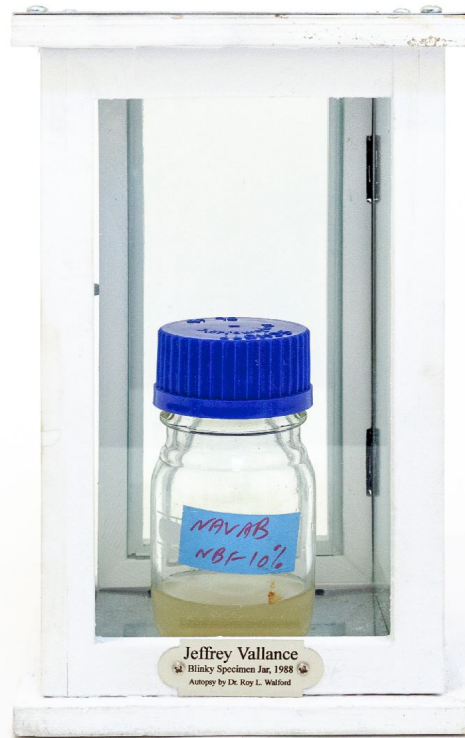

EDWARD CELLA ART & ARCHITECTURE

Jeffrey Vallance, *Blinky Speciman Jar*, 1990
Glass jar and liquids in case, 5 x 3 x 3 in. (12.7 x 7.6 x 7.6 cm)
JVAL448