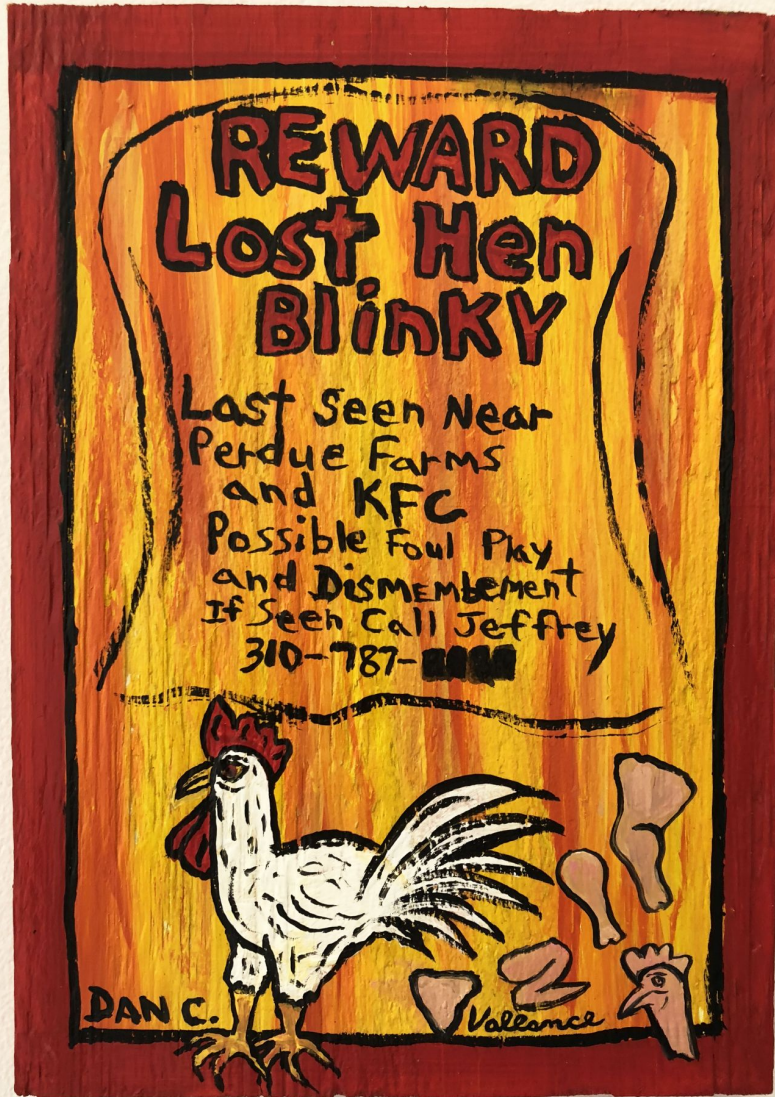

EDWARD CELLA ART & ARCHITECTURE

Jeffrey Vallance, *Reward Lost Blinky Hen (Perdue Farms)*,
2018
Acrylic on wood, 7 1/2 x 10 1/2 in. (19.1 x 26.7 cm)
JVAL429