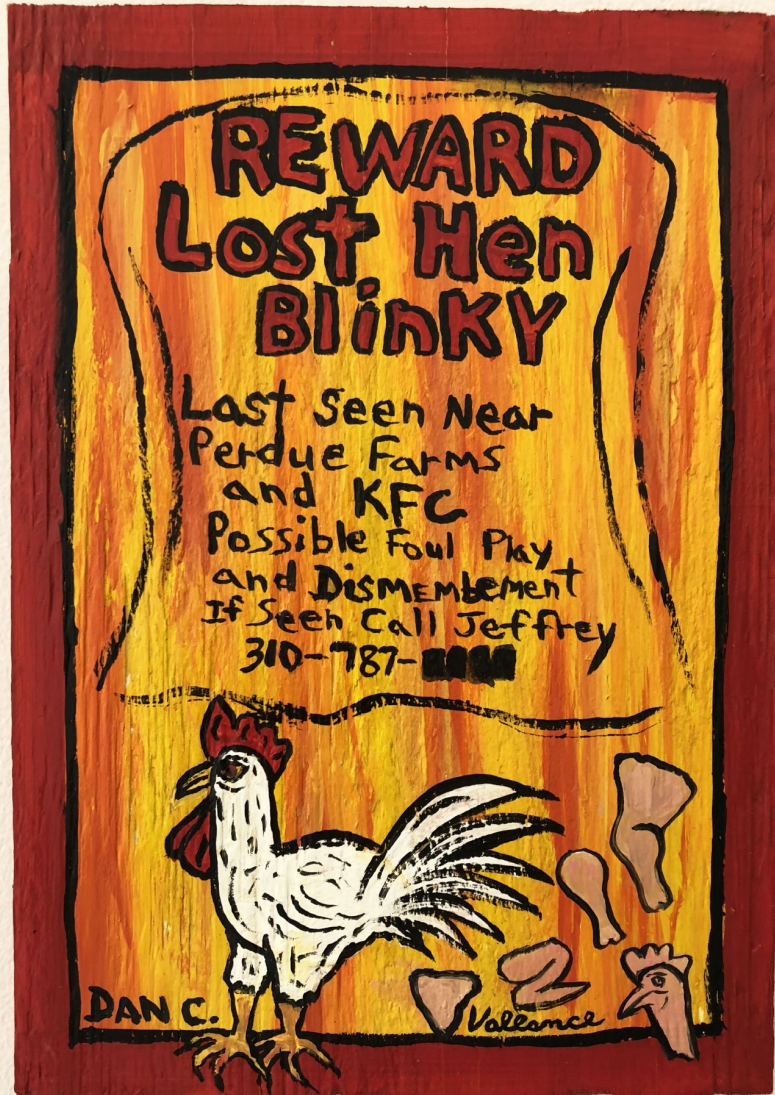

EDWARD CELLA ART & ARCHITECTURE

Jeffrey Vallance, *Reward Lost Blinky Hen (Perdue Farms)*,
2018
Acrylic on wood, 7 1/2 x 10 1/2 in. (19.1 x 26.7 cm)
JVAL429