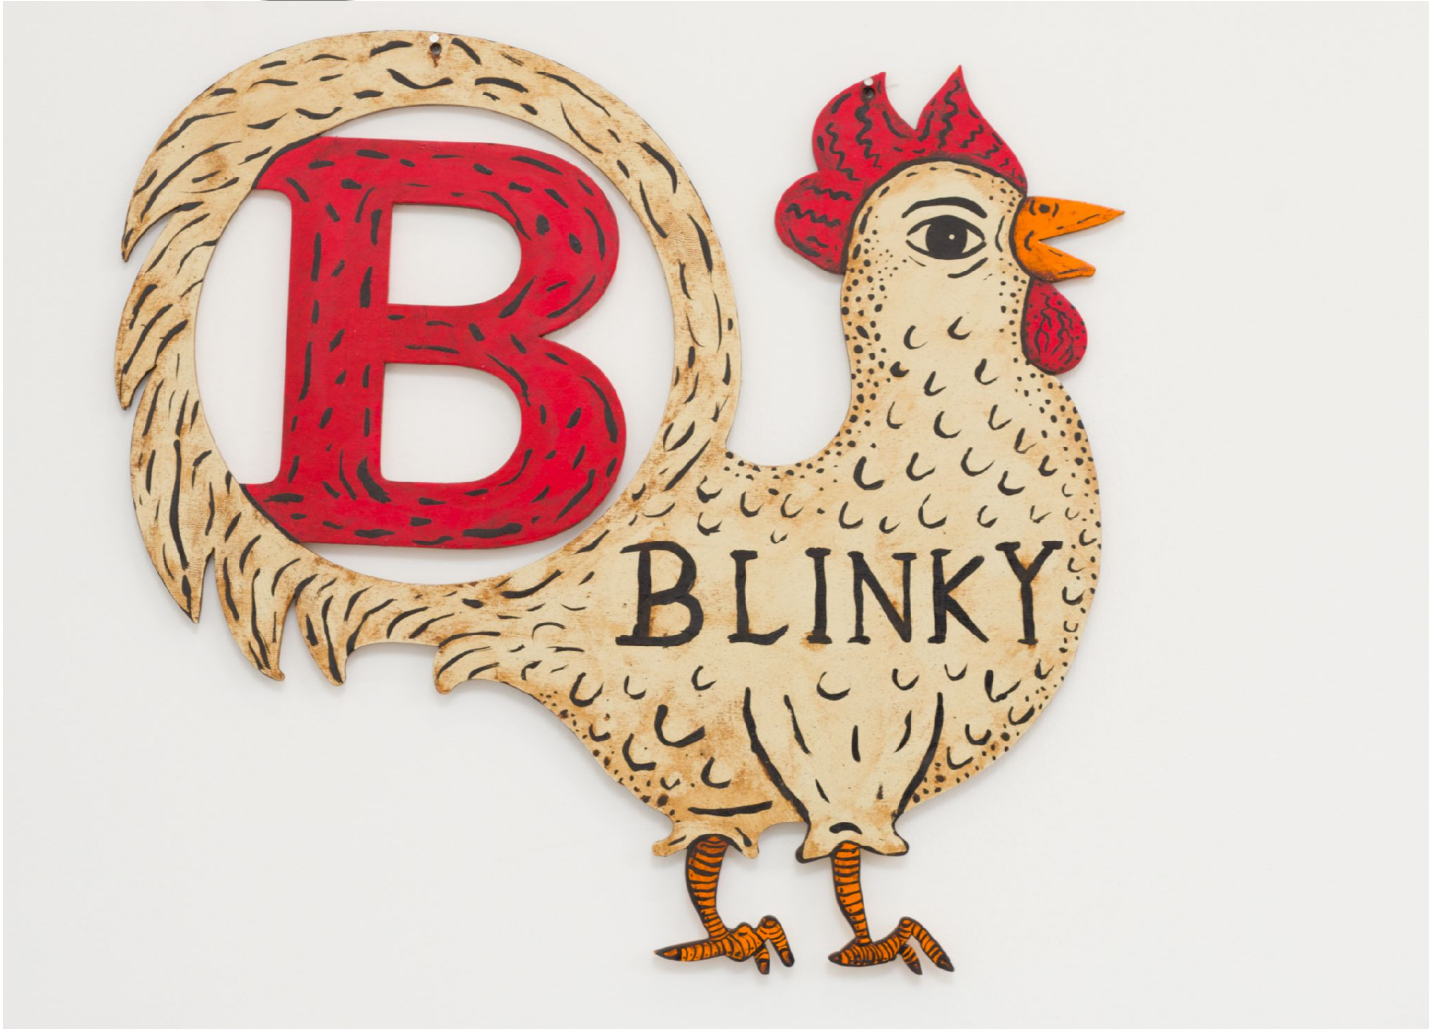

EDWARD CELLA ART & ARCHITECTURE

Jeffrey Vallance, *B is for Blinky Sign*, 2018
Wood, polychrome, 17 1/2 x 19 in. (44.5 x 48.3 cm)
JVAL591