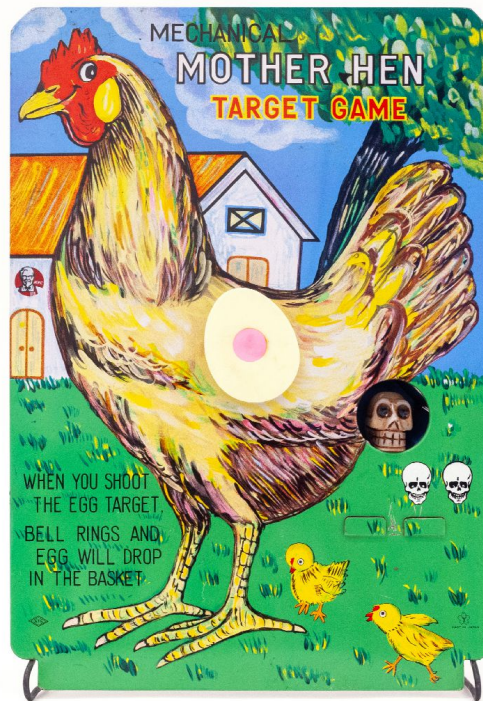

EDWARD CELLA ART & ARCHITECTURE

Jeffrey Vallance, *Mother Hen Target Game*, 2018
Polychrome tin and plastic, 13 x 9 x 2 in. (33 x 22.9 x 5.1 cm)
JVAL511