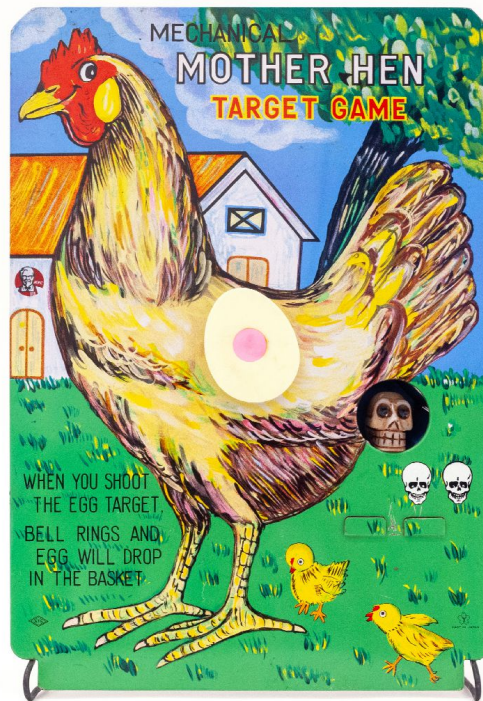

EDWARD CELLA ART & ARCHITECTURE

Jeffrey Vallance, *Mother Hen Target Game*, 2018  
Polychrome tin and plastic, 13 x 9 x 2 in. (33 x 22.9 x 5.1 cm)  
JVAL511