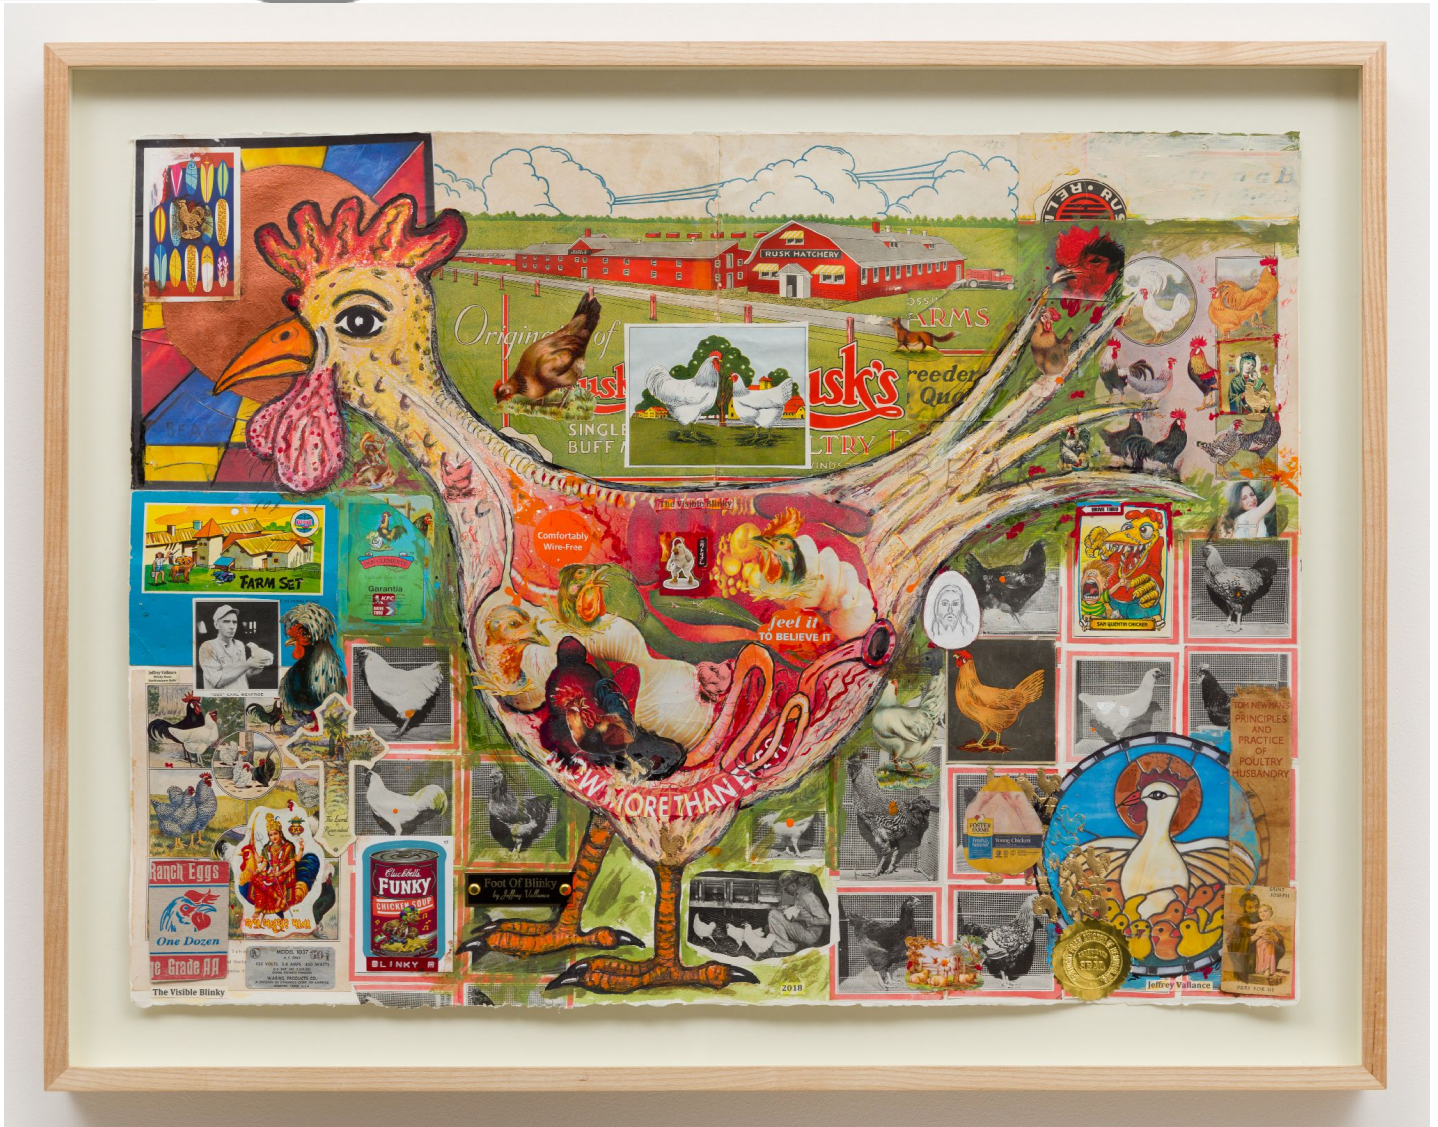

EDWARD CELLA ART & ARCHITECTURE

Jeffrey Vallance, *The Visible Blinky*, 2018  
Collage with holy card and metal icons, 34 1/2 x 27 in. (87.6 x 68.6 cm)  
JVAL477

6018 Wilshire Blvd, Los Angeles CA 90048 323.525.0053