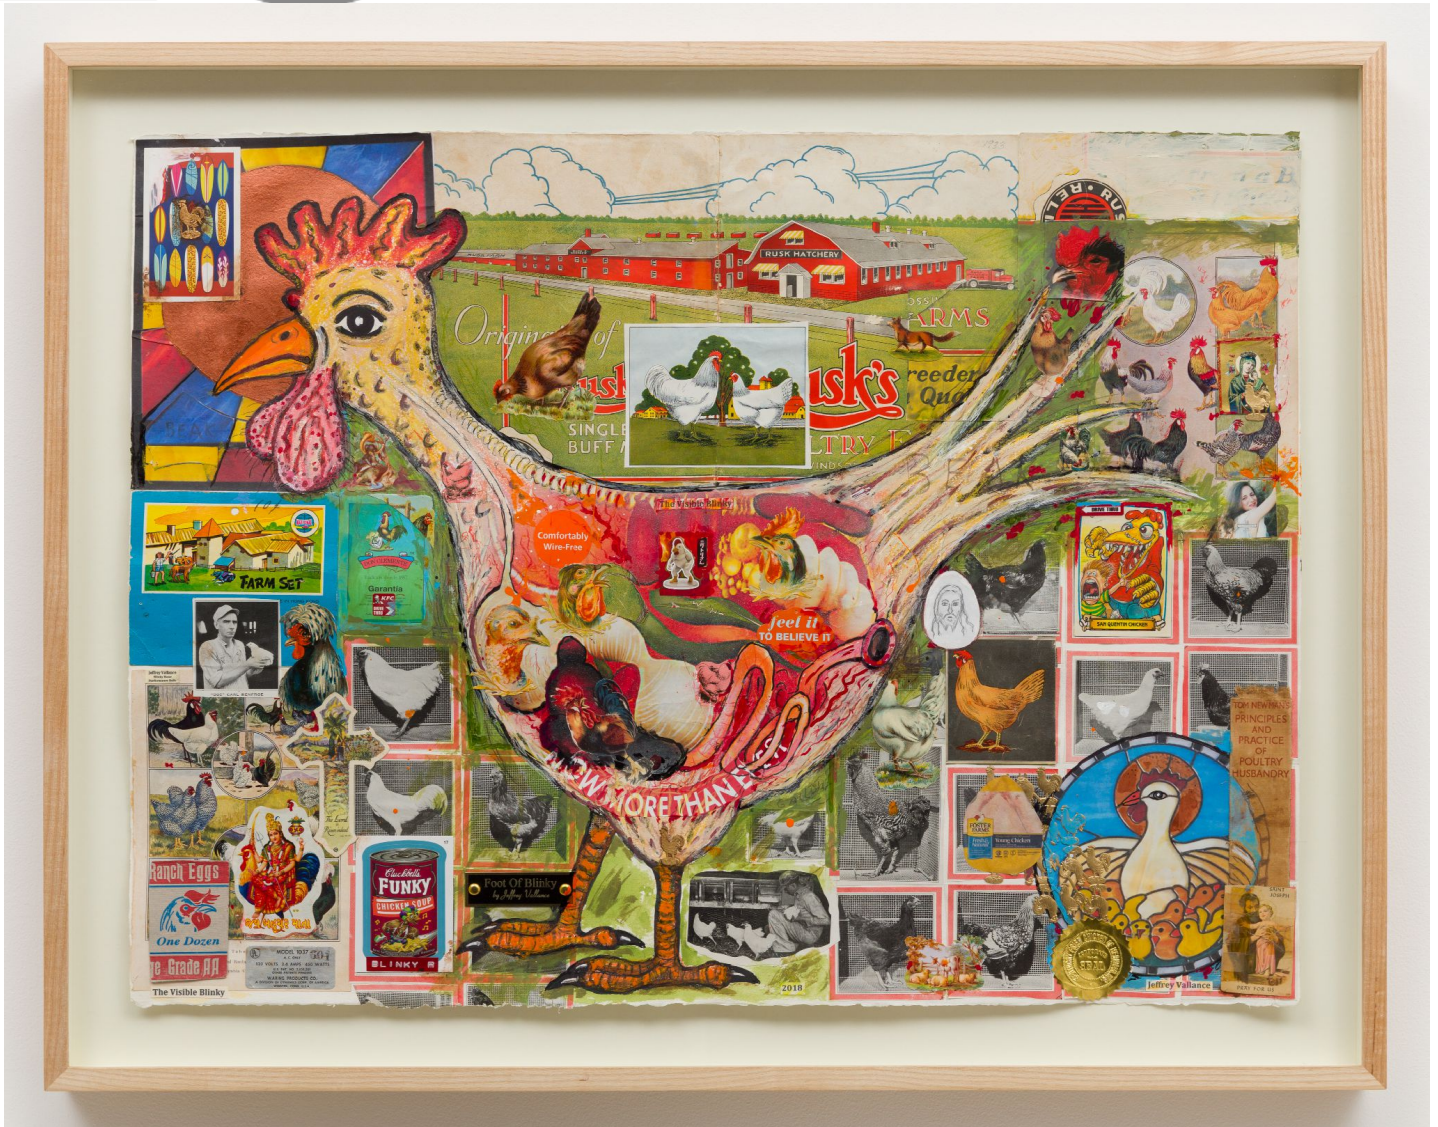

EDWARD CELLA ART & ARCHITECTURE

Jeffrey Vallance, *The Visible Blinky*, 2018
Collage with holy card and metal icons, 34 1/2 x 27 in. (87.6 x 68.6 cm)
JVAL477

6018 Wilshire Blvd, Los Angeles CA 90048 323.525.0053