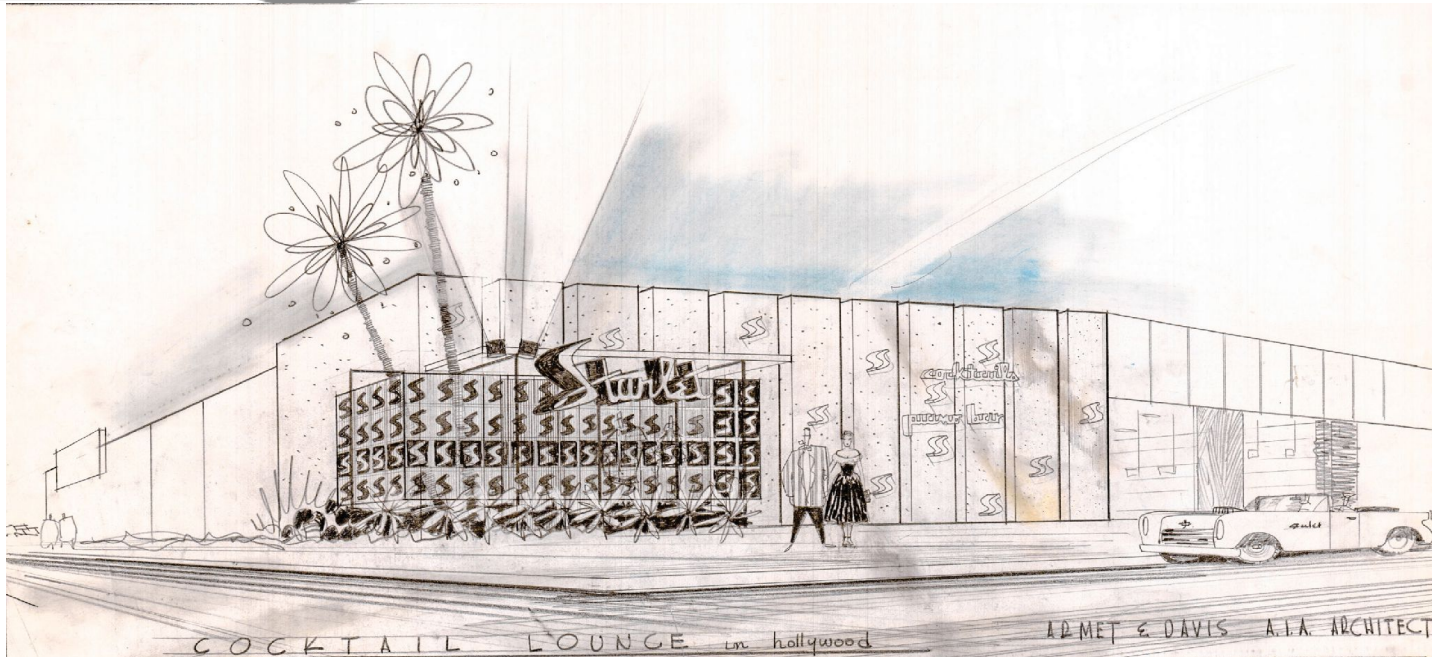

EDWARD CELLA ART & ARCHITECTURE

Louis Armét, Eldon Davis, *Starlet Cocktail Lounge, Perspective View, Hollywood, CA, Architects Armét & Davis A. I. A. Architects, 1960*

Graphite and colored pencil on drafting tissue, 24 3/4 x 36 in. (62.9 x 91.4 cm)