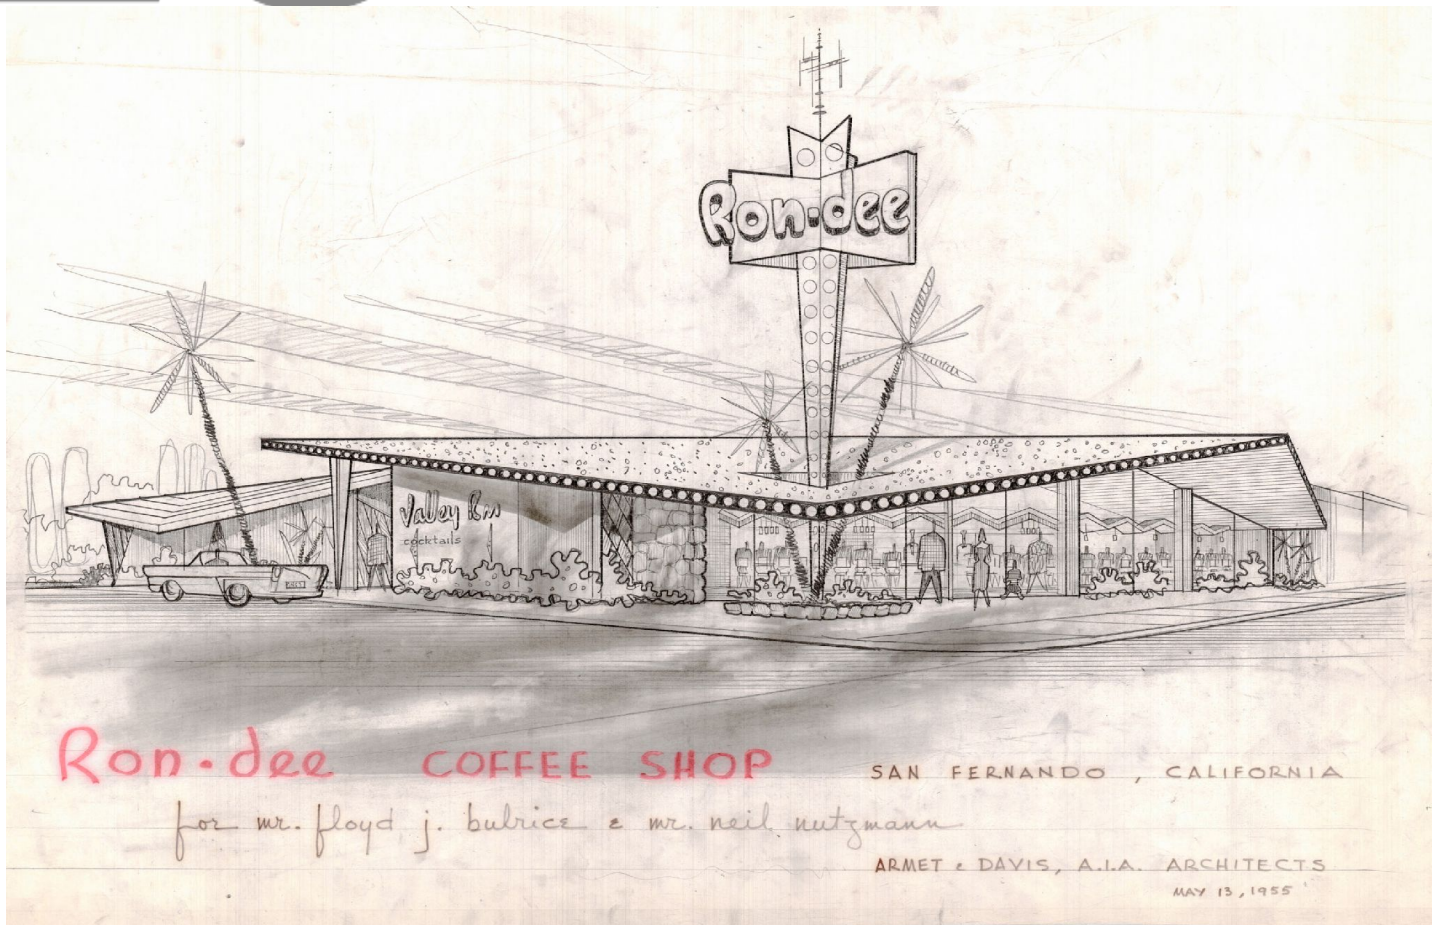

EDWARD CELLA ART & ARCHITECTURE

Louis Armét, Eldon Davis, *Ron Dee Coffee Shop, Perspective View, San Fernando, CA, Perspective View, Architects Armét & Davis A. I. A. Architects, 1955*

Graphite and colored pencil on drafting tissue, 24 1/4 x 39 1/2 in. (61.6 x 100.3 cm)

LAED011