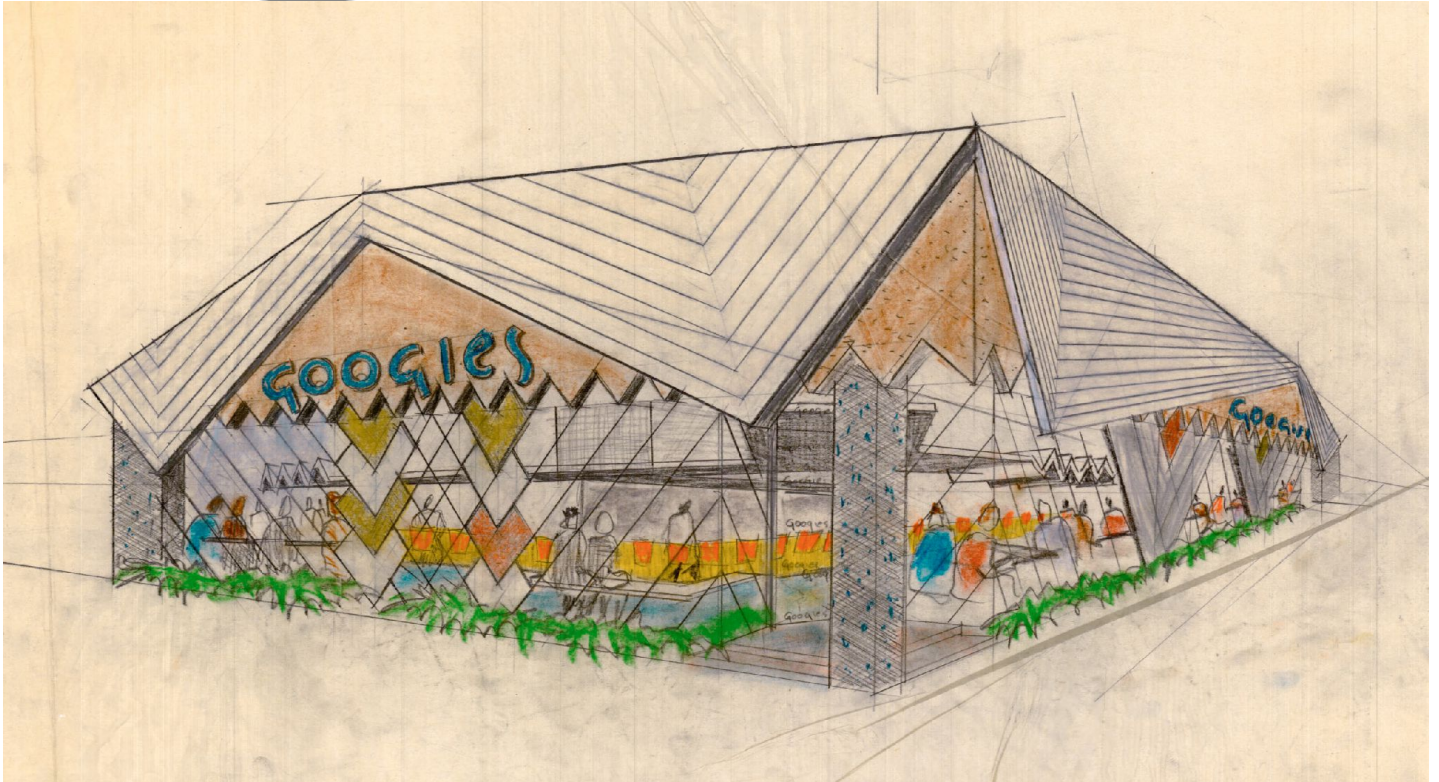

EDWARD CELLA ART & ARCHITECTURE

Louis Armét, Eldon Davis, *Googies Coffee Shop, Perspective View, Architects Armét & Davis A. I. A. Architects, Circa 1960*

Graphite, colored pencil, and crayon on drafting paper, 20 1/2 x 41 in. (52.1 x 104.1 cm)

LAED008