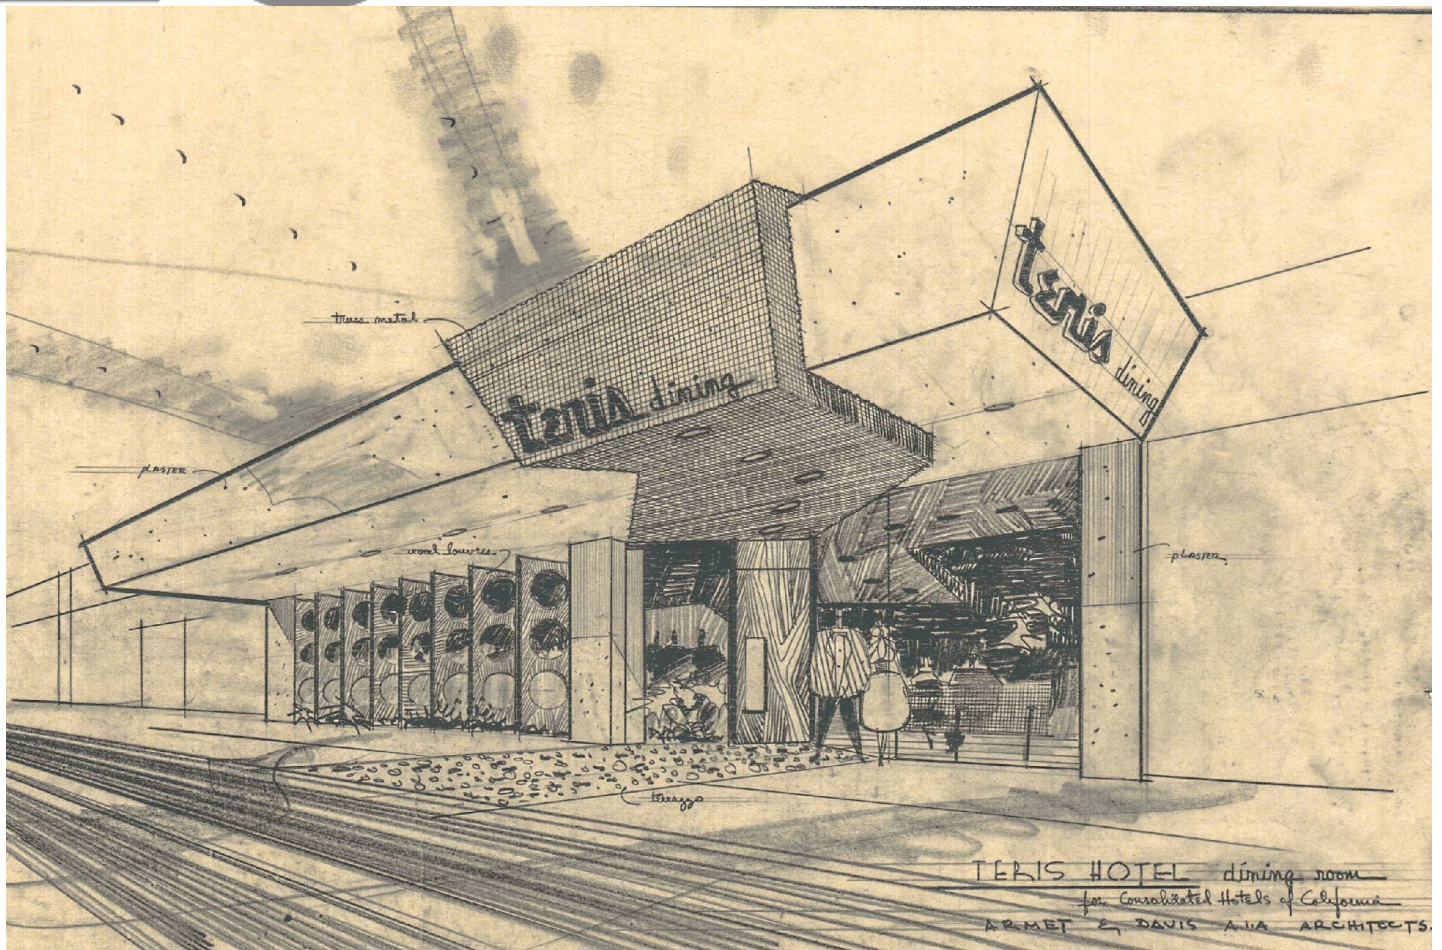

EDWARD CELLA ART & ARCHITECTURE

Louis Armét, Eldon Davis, *Teris Hotel Dining Room for Consolidated Hotels of California, Perspective View, Architects Armét & Davis A. I. A. Architects, Circa 1960*
Graphite on drafting tissue, 19 3/4 x 28 1/2 in. (50.2 x 72.4 cm)
LAED006