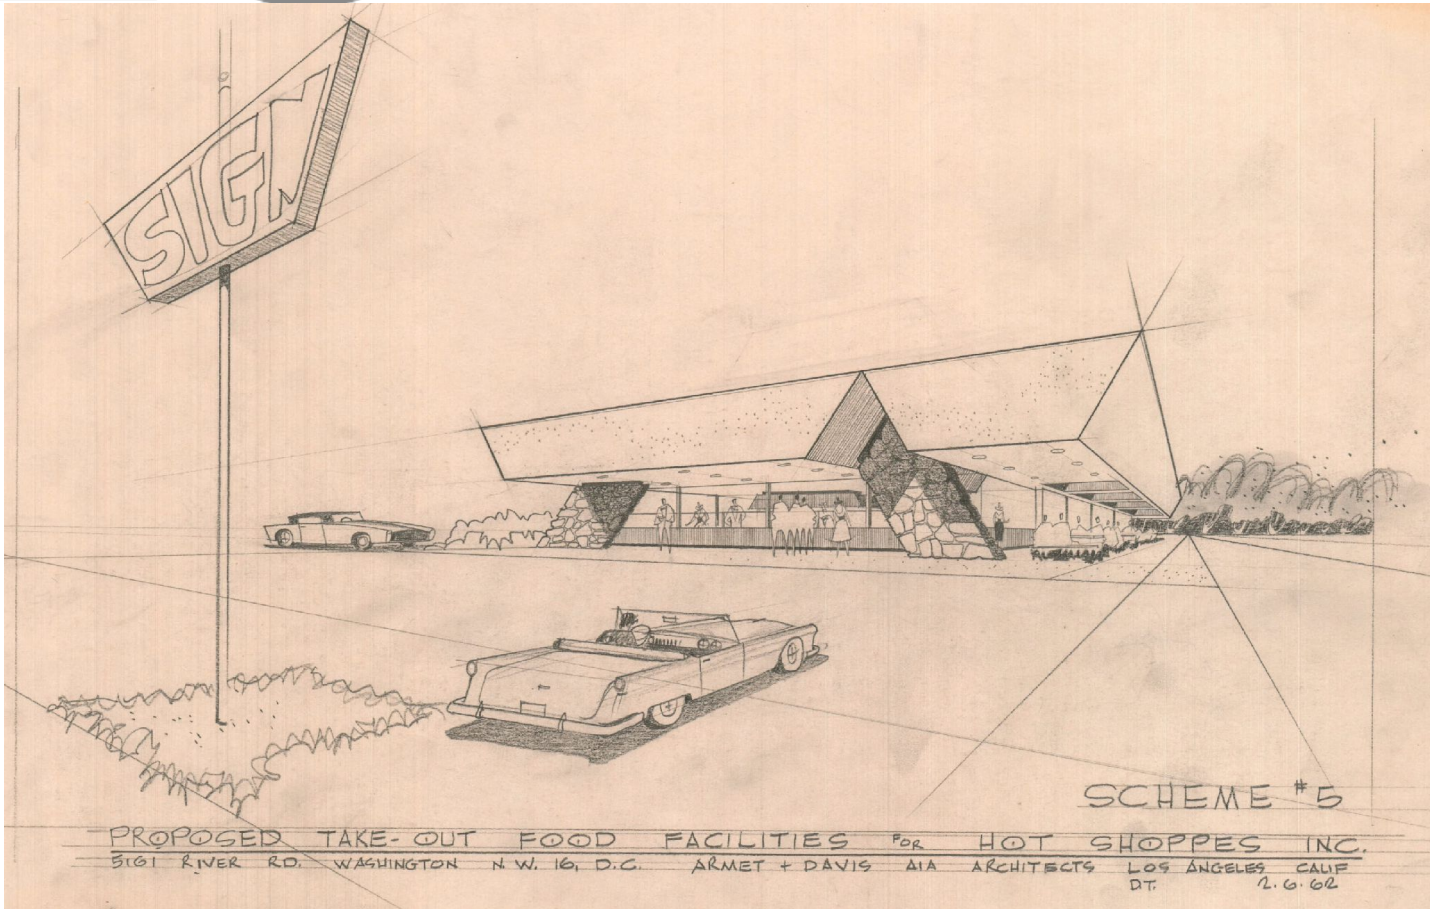

EDWARD CELLA ART & ARCHITECTURE

Louis Armét, Eldon Davis, *Proposed Take-Out Food Facilities for Hot Shoppes Inc. Perspective View, 5161 River Rd., Washington N.W. 16 D.C., Architects Armét & Davis A. I. A. Architects, 1962*

Graphite on drafting tissue, 14 x 22 3/4 in. (35.6 x 57.8 cm)

LAED002