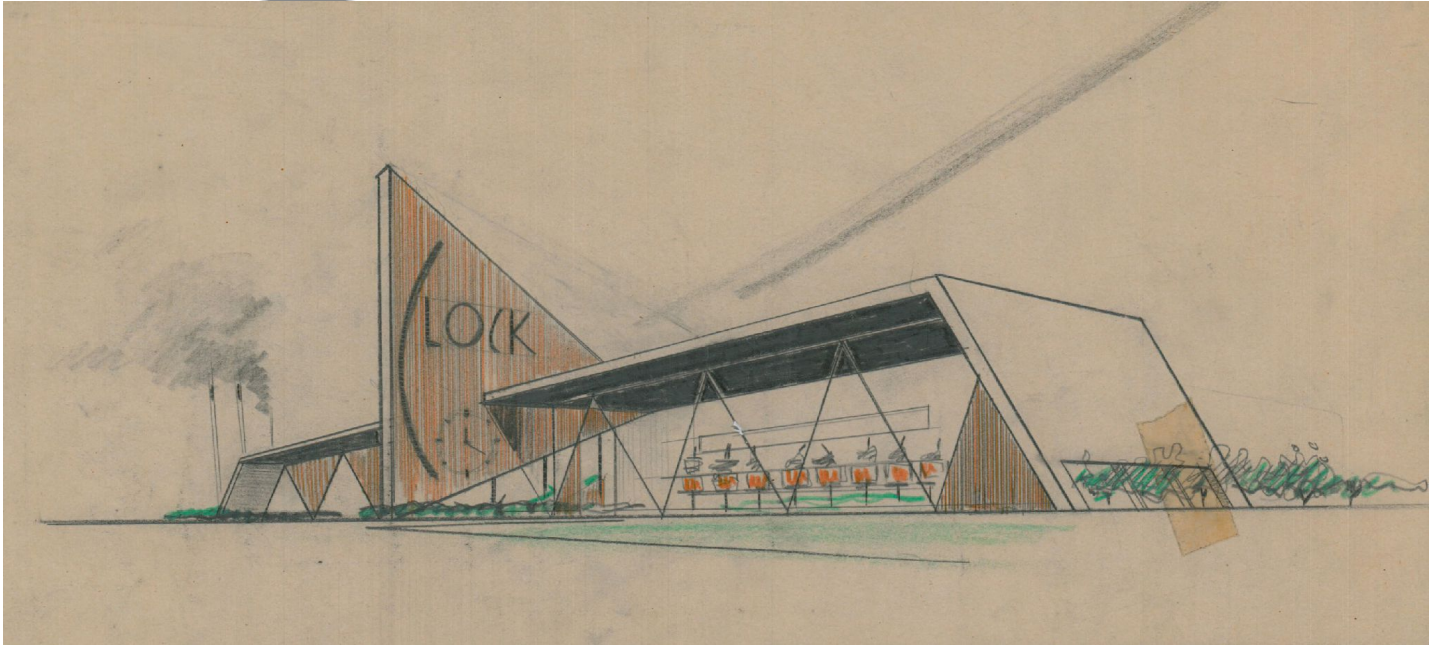

EDWARD CELLA ART & ARCHITECTURE

Louis Armét, Eldon Davis, *Clock Coffee Shop, Glo-Dial, Perspective View, Westchester, CA, Architects Armét & Davis A. I. A. Architects, 1947*

Graphite and colored pencil on drafting tissue, 10 3/4 x 20 1/4 in. (27.3 x 51.4 cm)