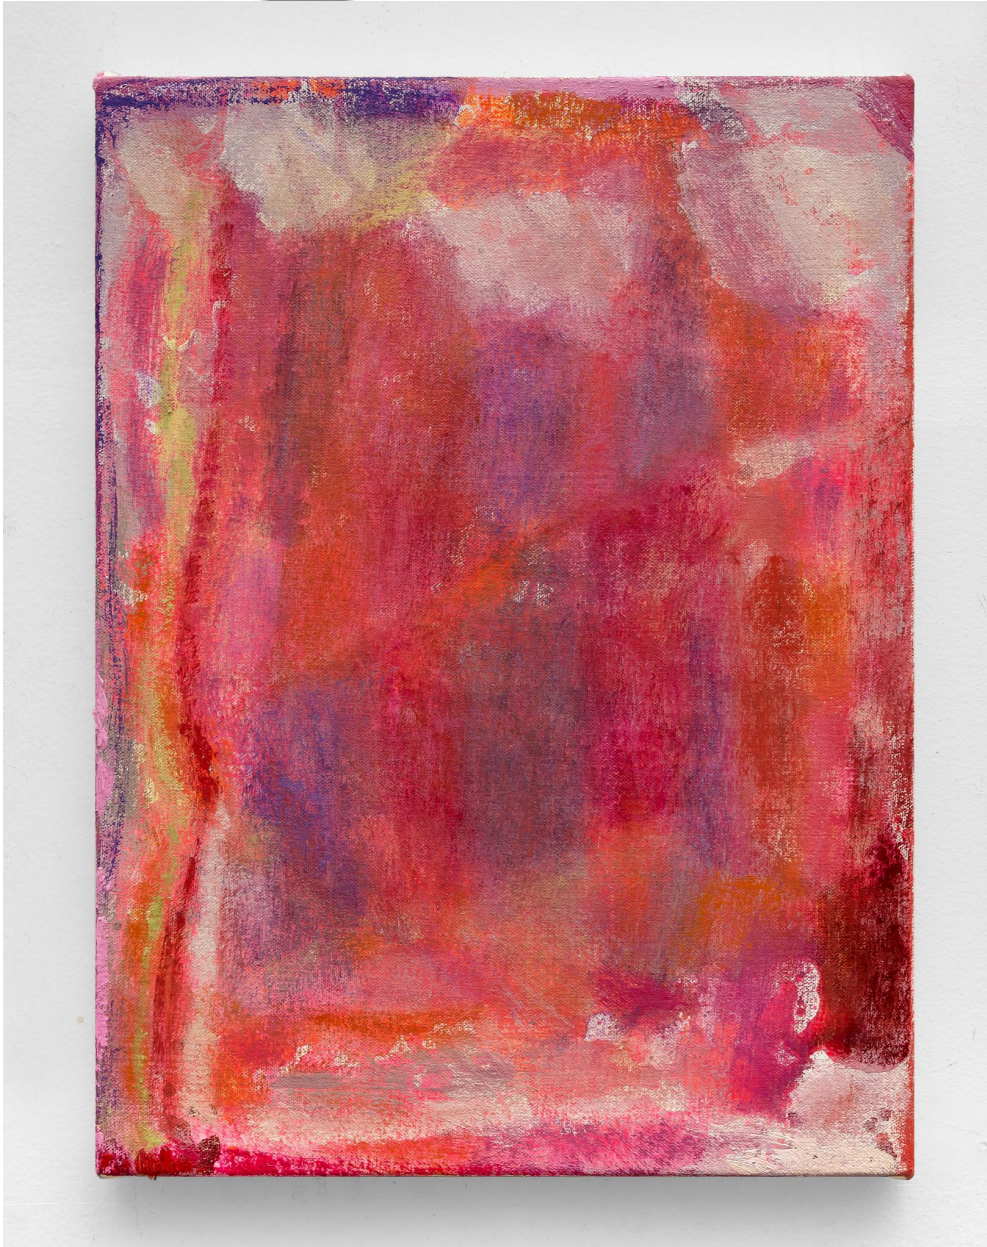

EDWARD CELLA ART & ARCHITECTURE

Rema Ghuloum, *Petal*, 2019

Oil, acrylic, and acryla-gouache on canvas, 16 x 12 in. (40.6 x 30.5 cm)

RGHU067