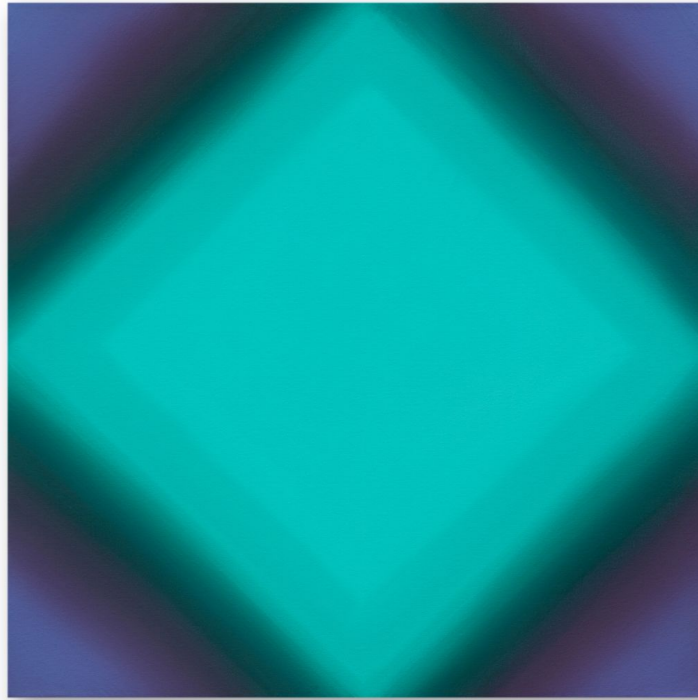

EDWARD CELLA ART & ARCHITECTURE

Ruth Pastine, *Matter of Light 10-S2424 (Red Green)*, *Matter of Light Series*, 2016
Oil on canvas on beveled stretcher, 24 x 24 in. (61 x 61 cm)
RP146