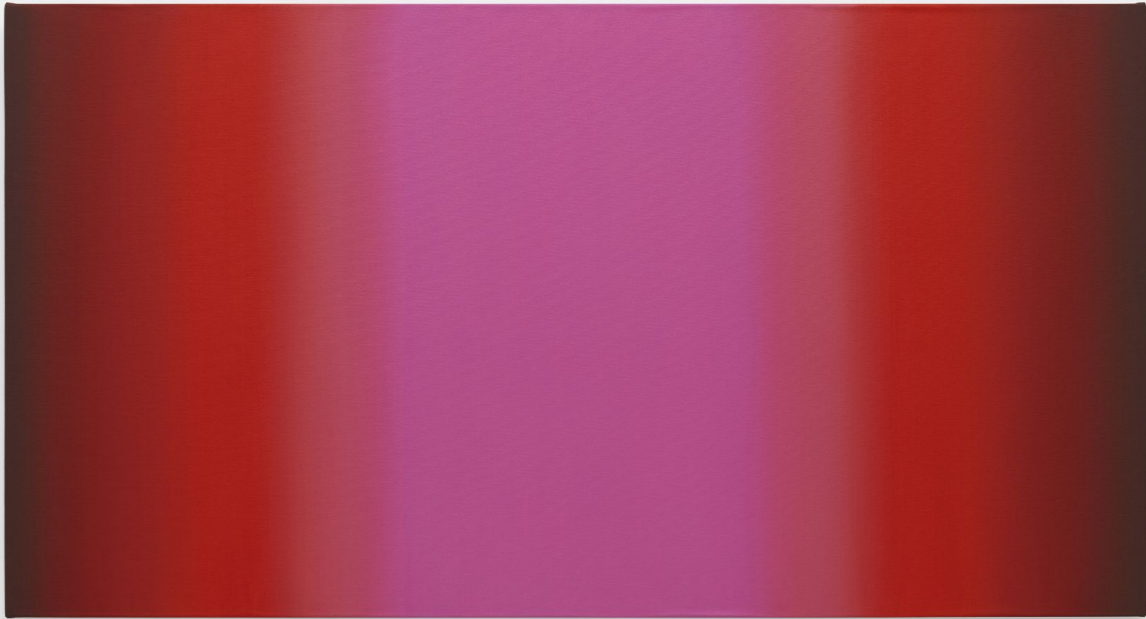

EDWARD CELLA ART & ARCHITECTURE

Ruth Pastine, *Sublime Terror 6, Red 2*, 2019
Oil on canvas beveled panel, 32 x 60 x 3 in. (81.3 x 152.4 cm)
RP180