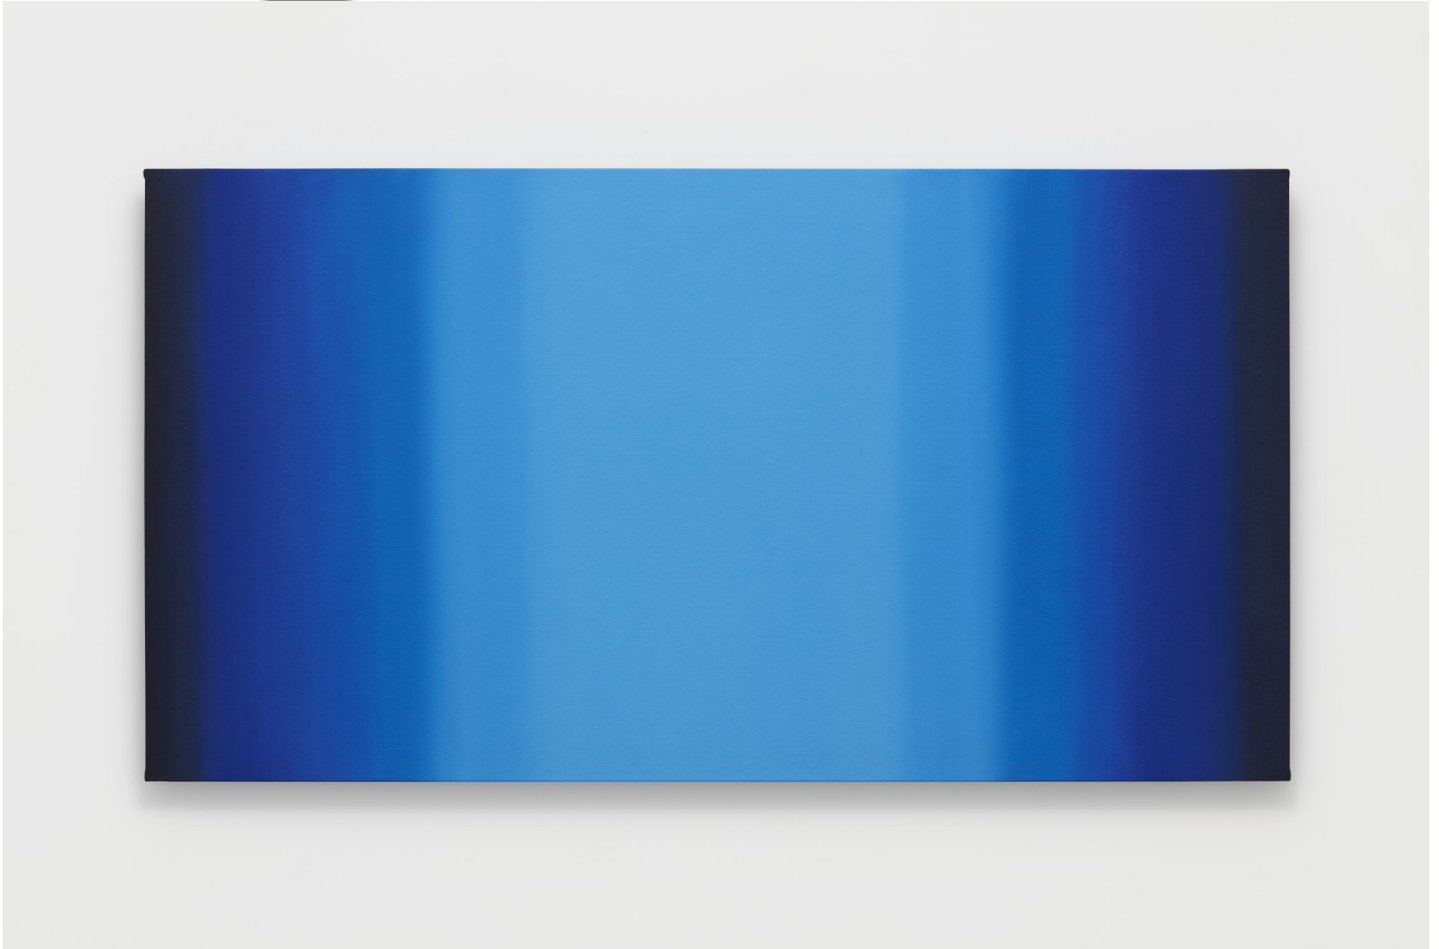

EDWARD CELLA ART & ARCHITECTURE

Ruth Pastine, *Sublime Terror 5, Blue 1*, 2019

Oil on canvas beveled panel, 32 x 60 x 3 in. (81.3 x 152.4 cm)

RP179