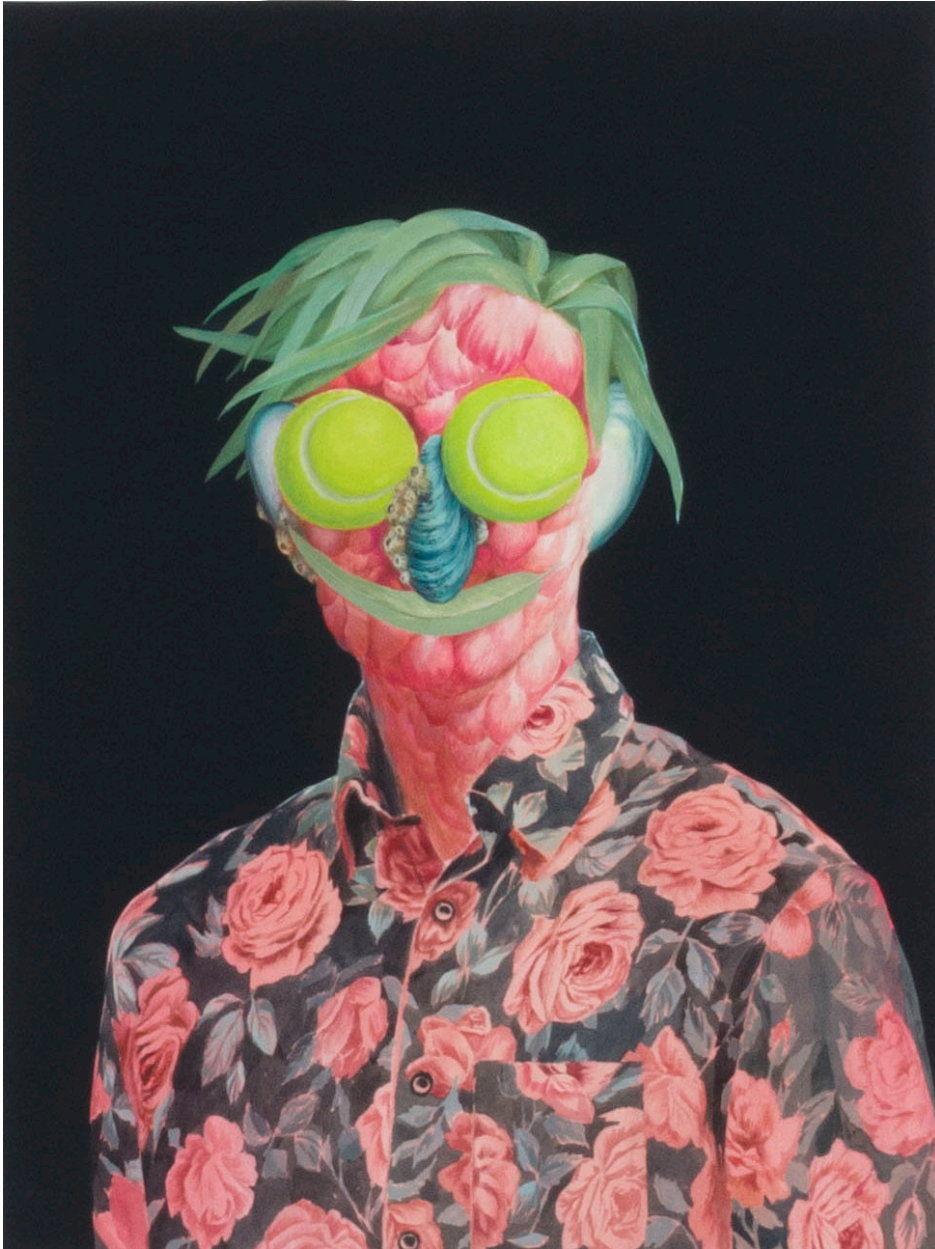

EDWARD CELLA ART & ARCHITECTURE

Kirsten Deirup, *Andrew*, 2019
Gouache on paper mounted on panel, 18 x 24 in. (45.7 x 61
cm)
KDEI001