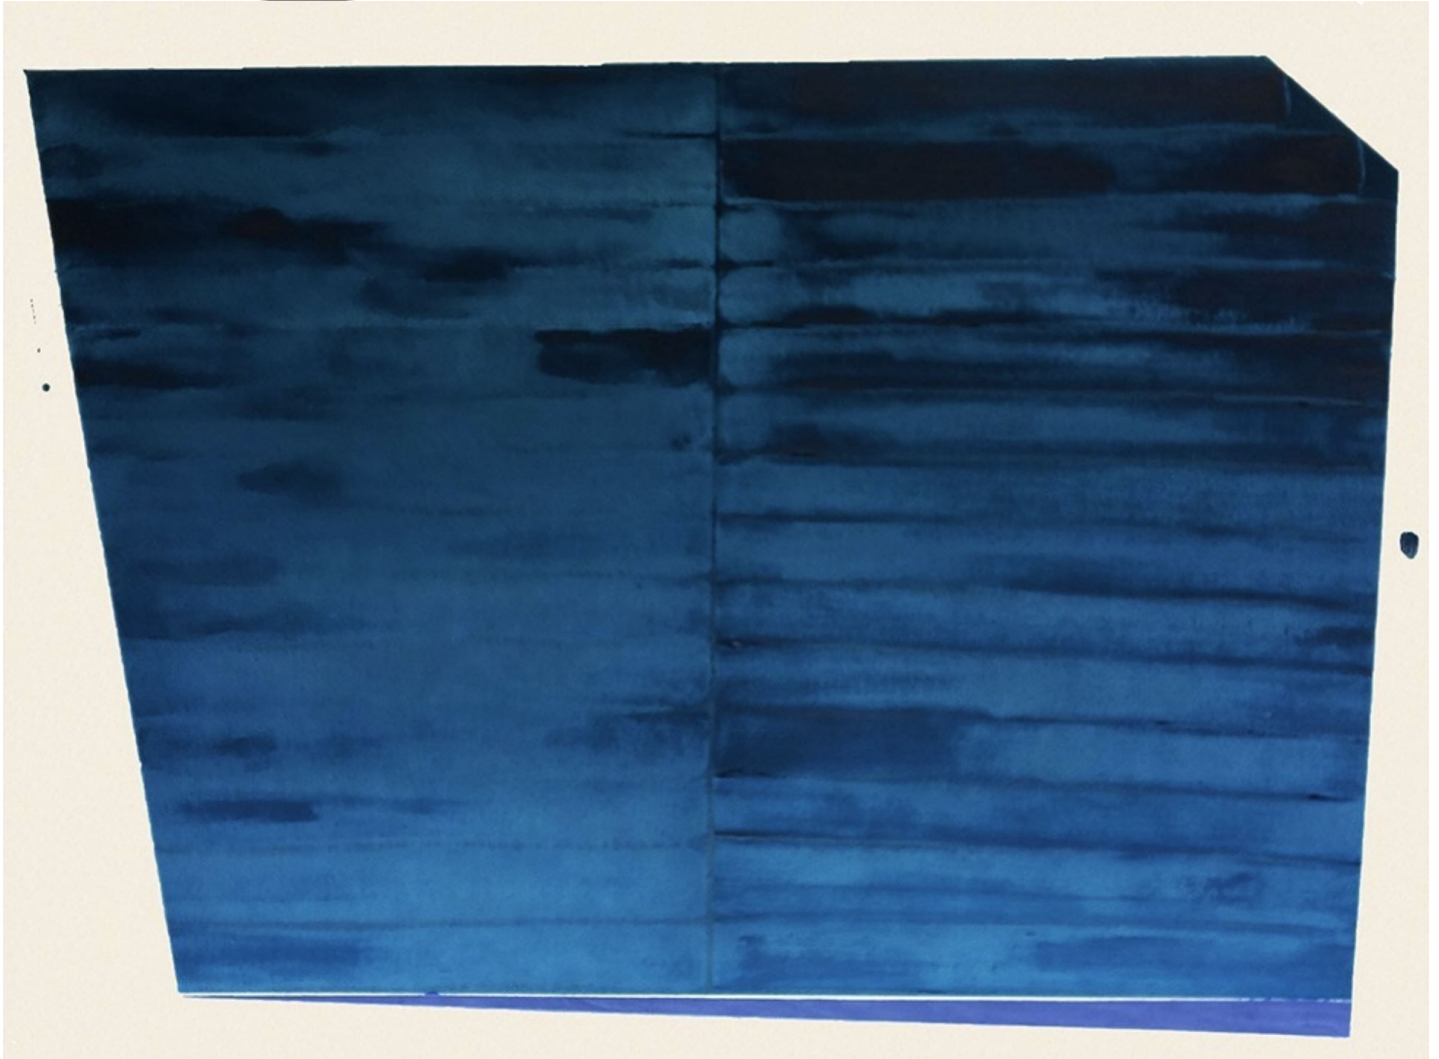

EDWARD CELLA ART & ARCHITECTURE

Aili Schmeltz, *Object/Window/Both/Neither VI*, 2016

Vinyl and acrylic on canvas over panel, 36 x 48 x 2 3/4 in. (91.4 x 121.9 x 7 cm)

AISC013