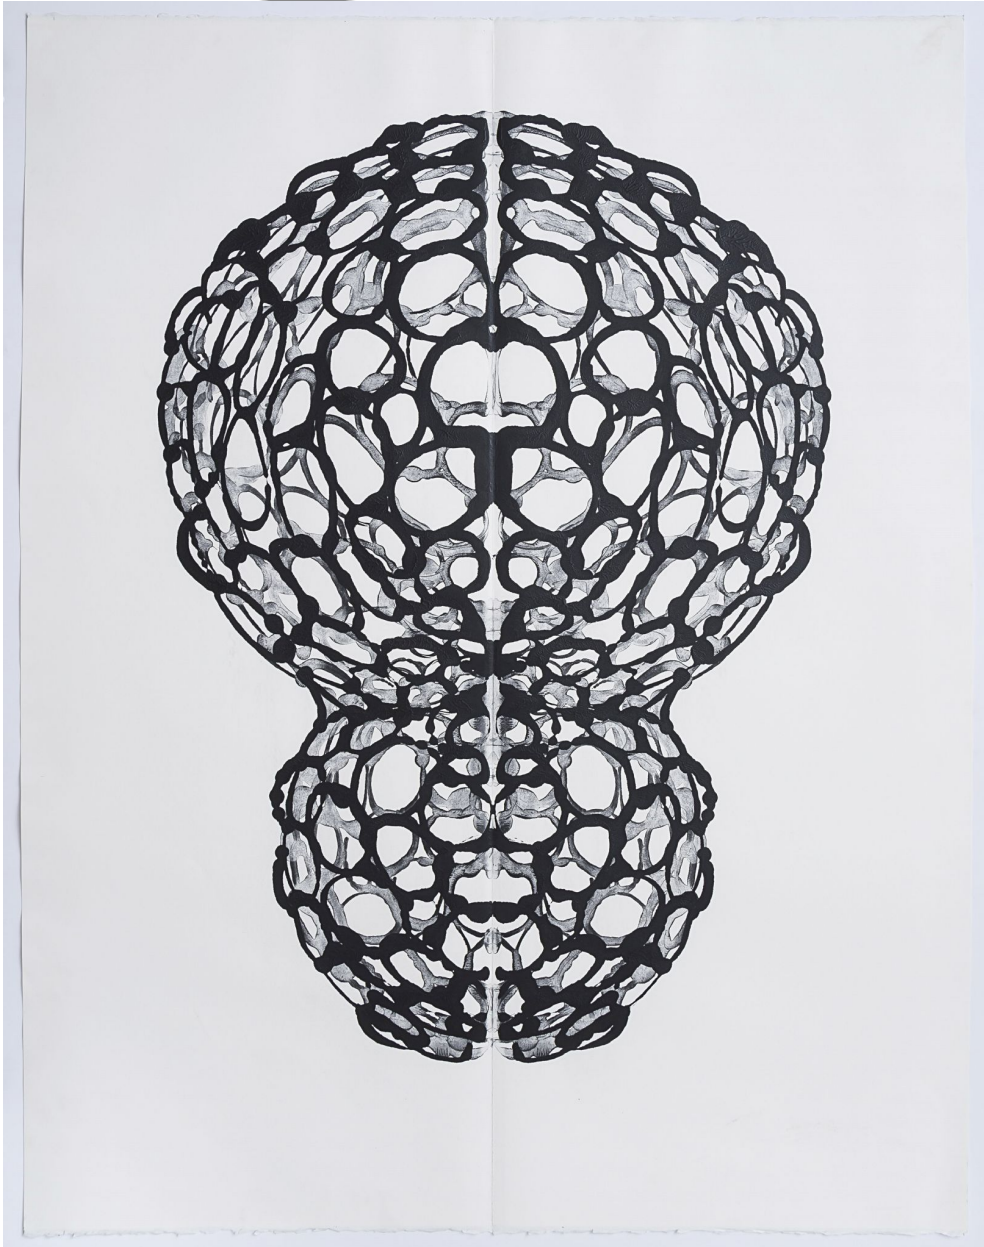

EDWARD CELLA ART & ARCHITECTURE

Brad Miller, *BC17-13*, 2017
Monoprint on paper, 45 x 34 in. (114.3 x 86.4 cm)
BM243