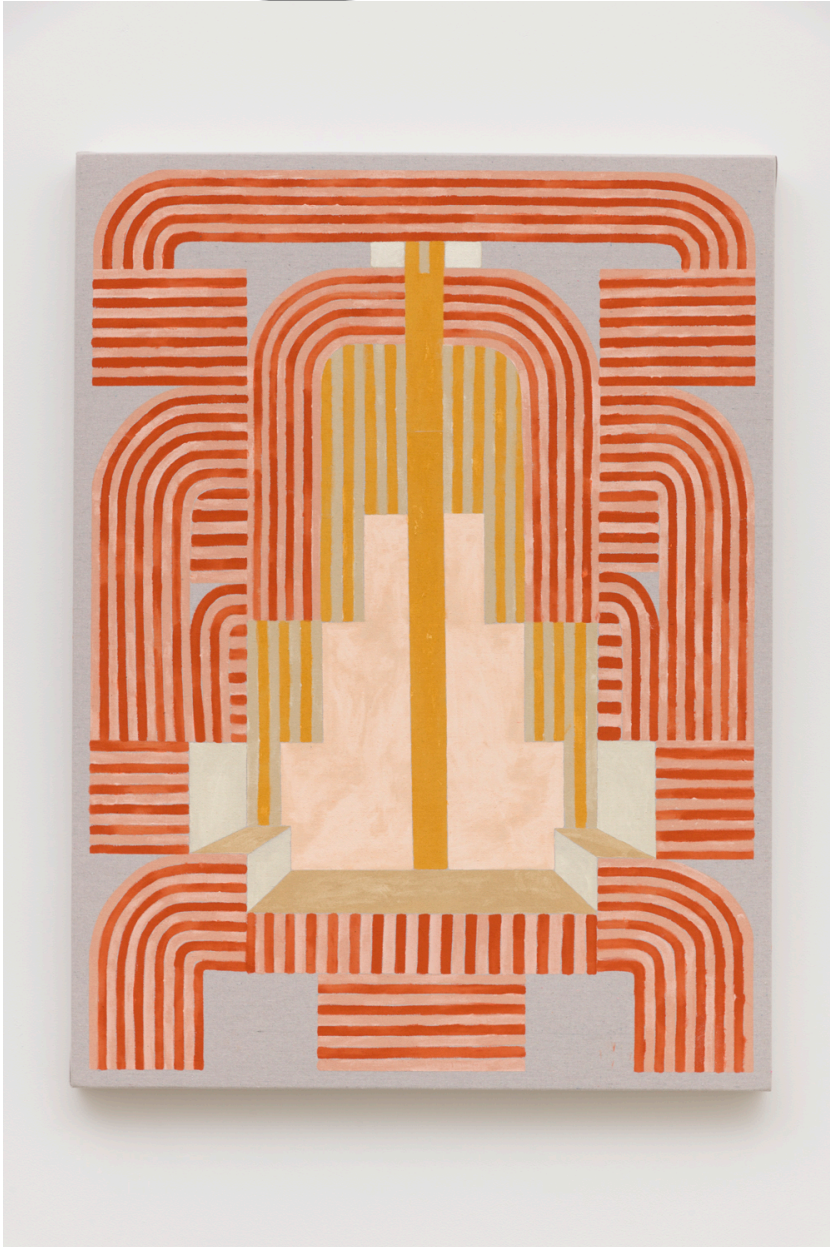

EDWARD CELLA ART & ARCHITECTURE

Aili Schmeltz, *Object/Window/Both/Neither XLII*, 2019
Vinyl and acrylic on canvas over panel, 48 x 36 in.
(121.9 x 91.4 cm)
AISC016, •