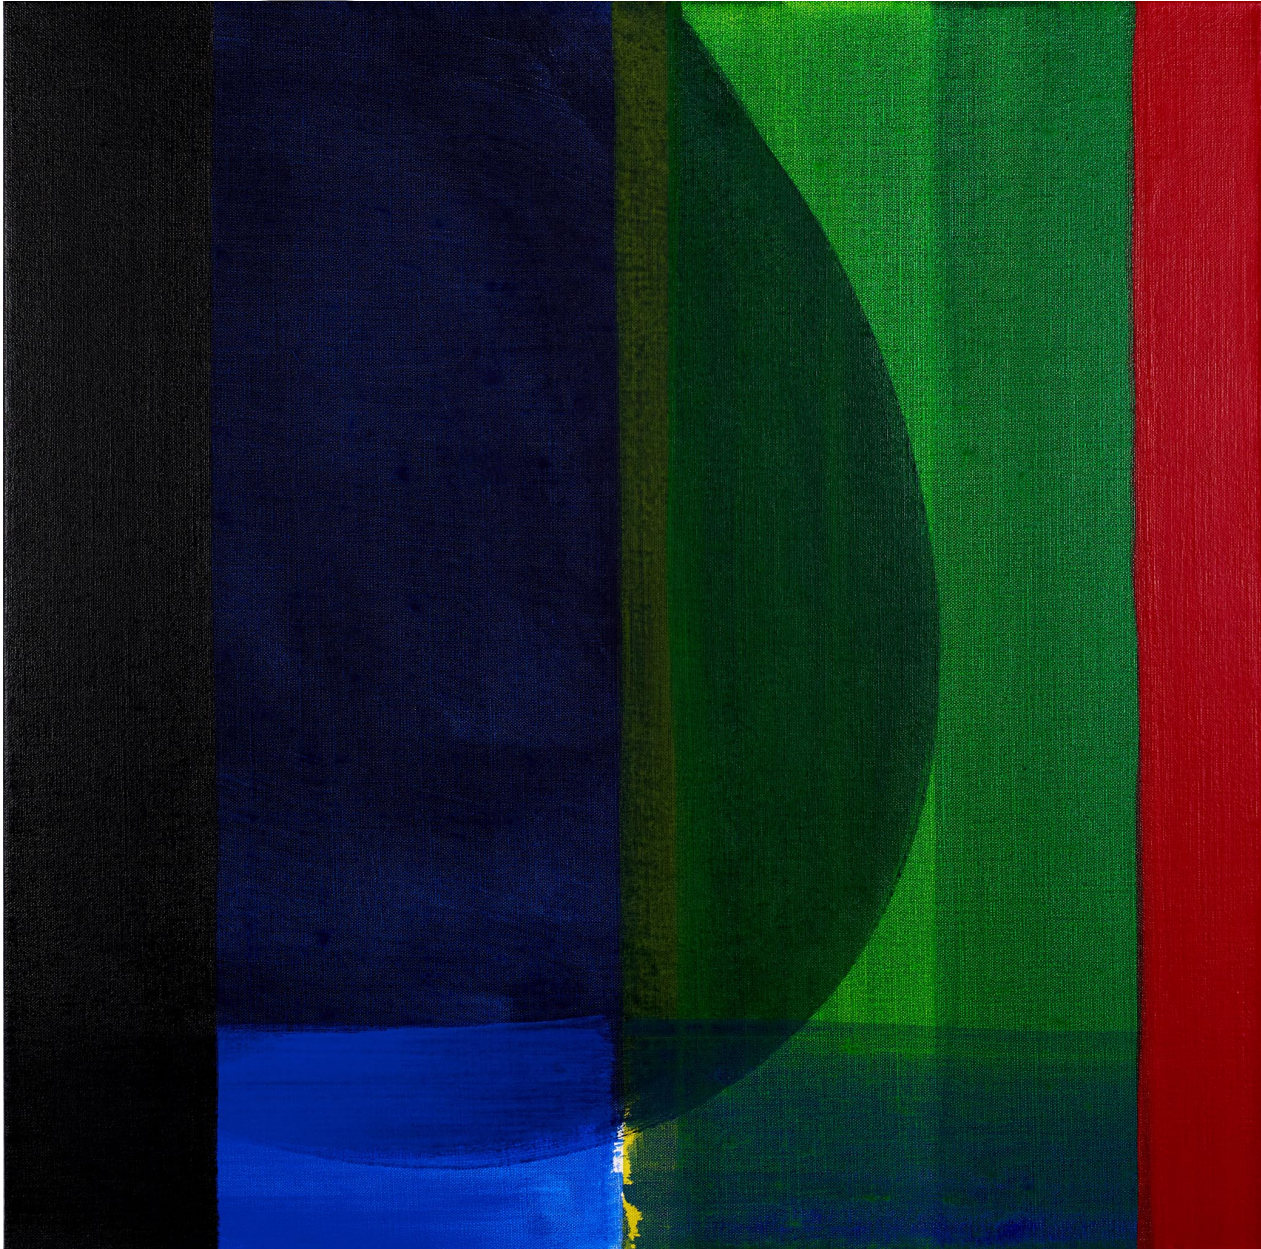

EDWARD CELLA ART & ARCHITECTURE

Sara Carter, *The Arc of Mod 15*, 2019
Acrylic on Linen, 24 x 24 in. (61 x 61 cm)
SCAR028