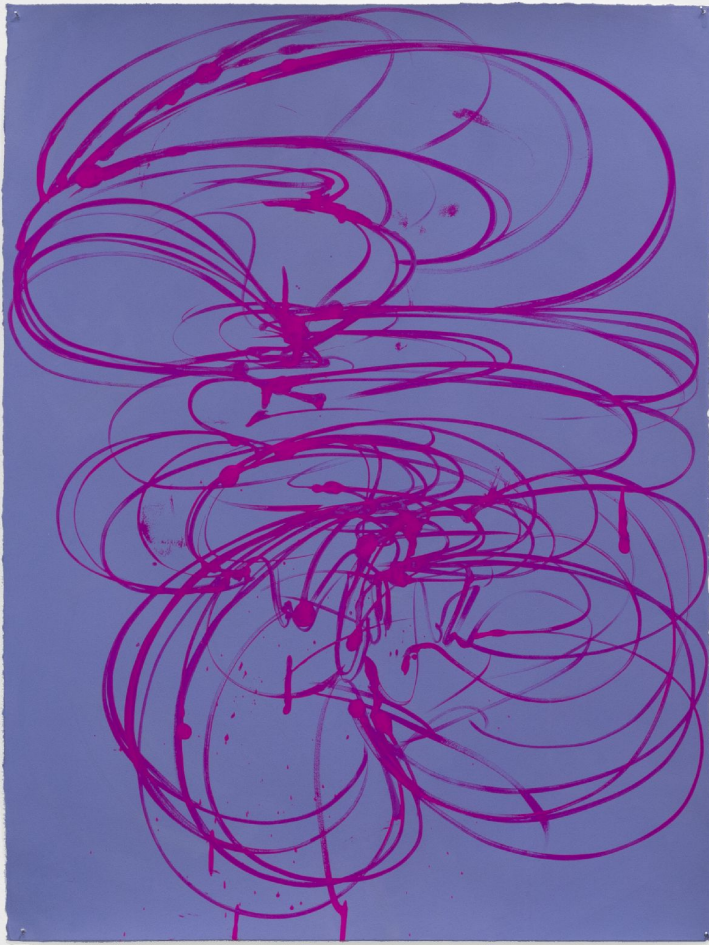

EDWARD CELLA ART & ARCHITECTURE

Jill Moser, *Borrowed Light 27*, 2018
Gouache on paper, 30 x 22 1/2 in. (76.2 x 57.1 cm)
JMOS082