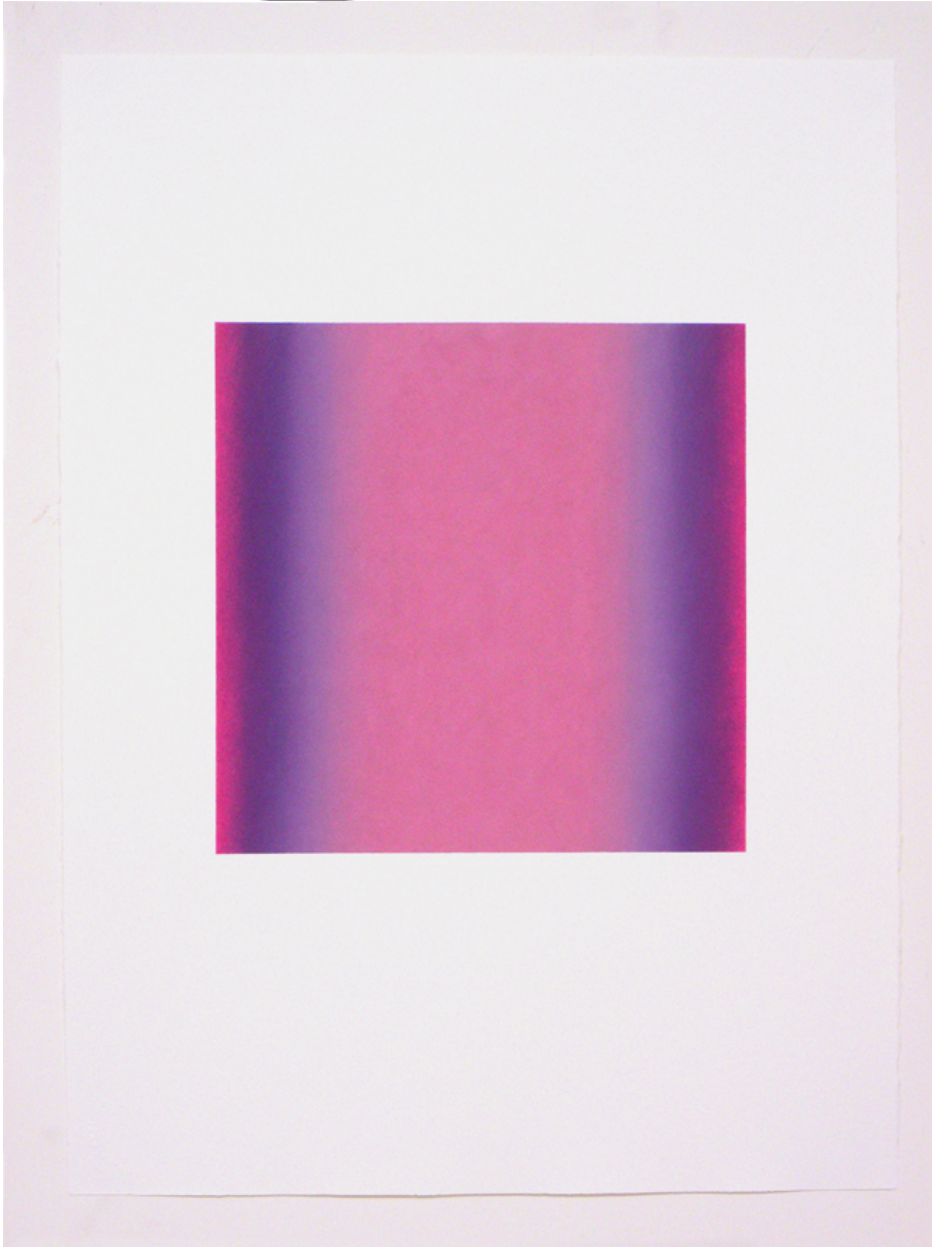

EDWARD CELLA ART & ARCHITECTURE

Ruth Pastine, *Counterpoint #31*, 2012
Pastel on paper, 30 x 22 in. (76.2 x 55.9 cm)
RP062, •