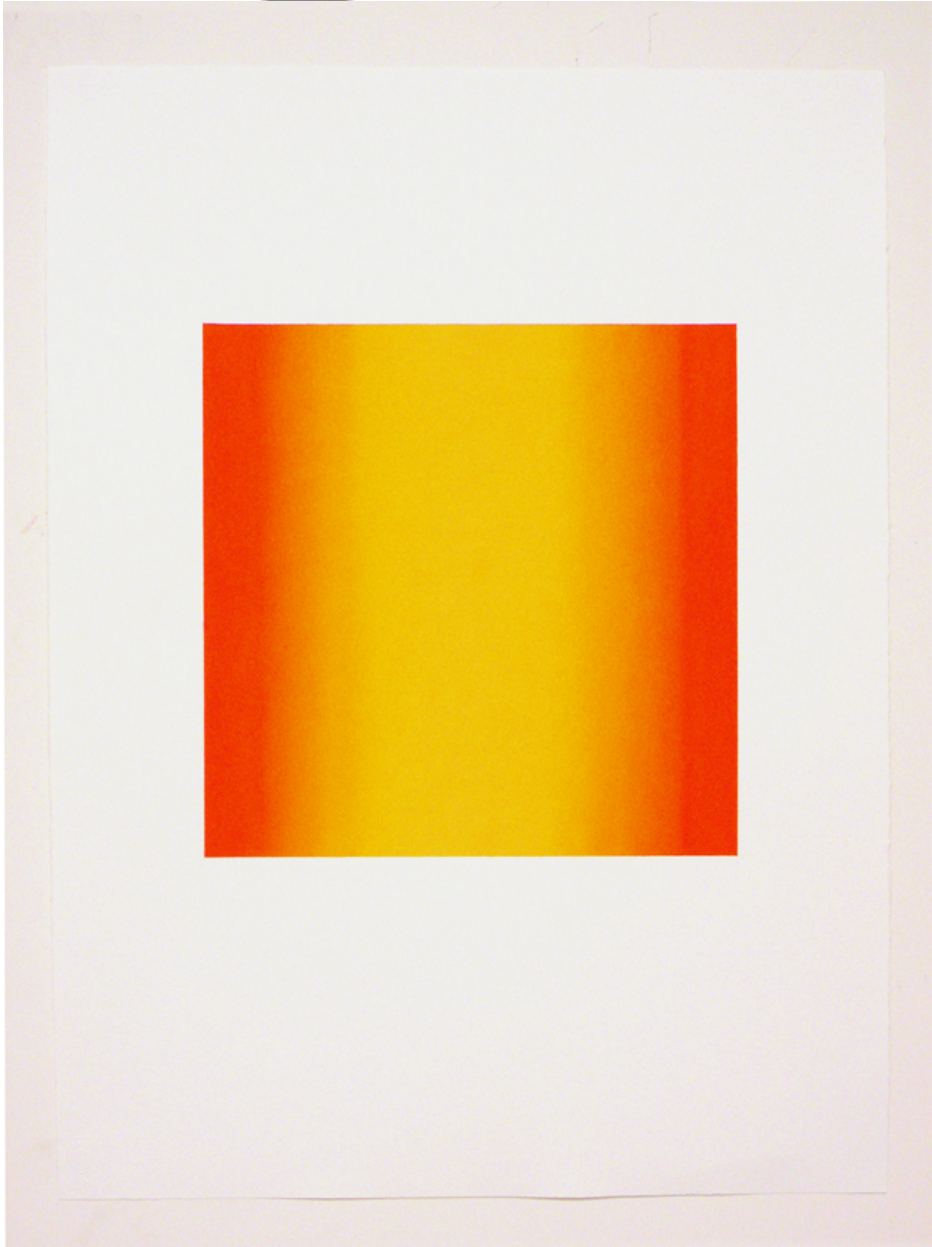

EDWARD CELLA ART & ARCHITECTURE

Ruth Pastine, *Counterpoint #30*, 2012
Pastel on paper, 30 x 22 in. (76.2 x 55.9 cm)
RP061, •