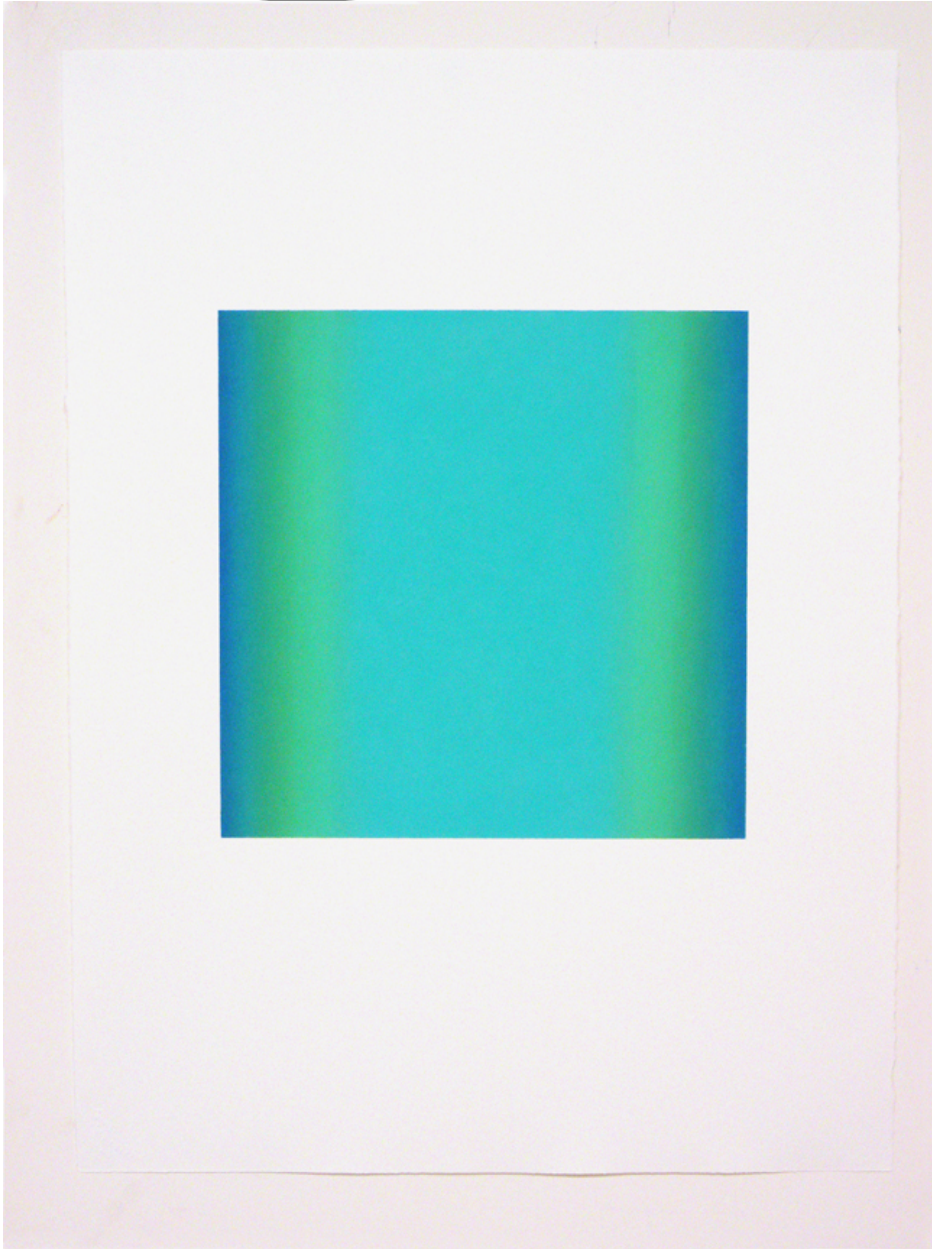

EDWARD CELLA ART & ARCHITECTURE

Ruth Pastine, *Counterpoint #28*, 2012
Pastel on paper, 30 x 22 in. (76.2 x 55.9 cm)
RP059, •