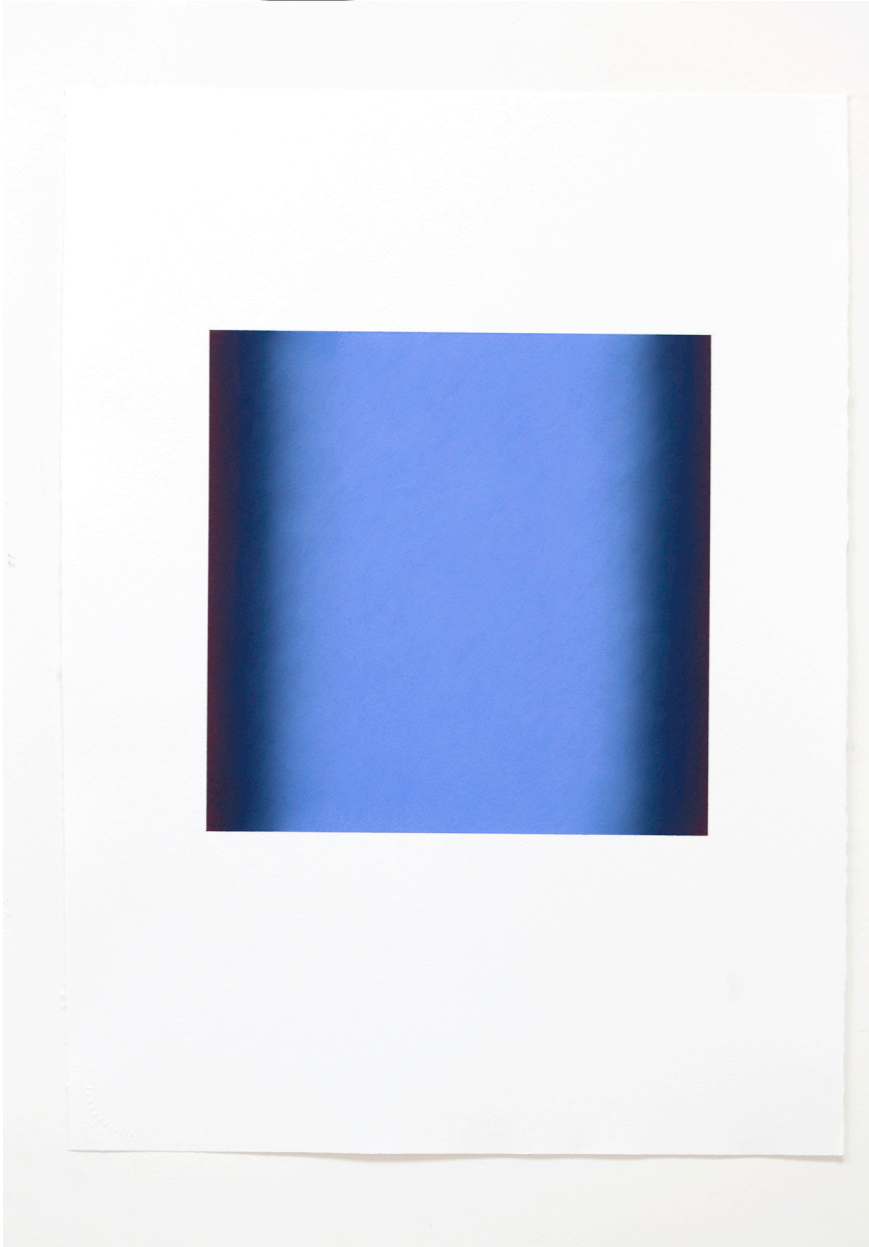

EDWARD CELLA ART & ARCHITECTURE

Ruth Pastine, *Counterpoint #14*, 2011
Pastel on paper, 30 x 22 in. (76.2 x 55.9 cm)
RP055, •