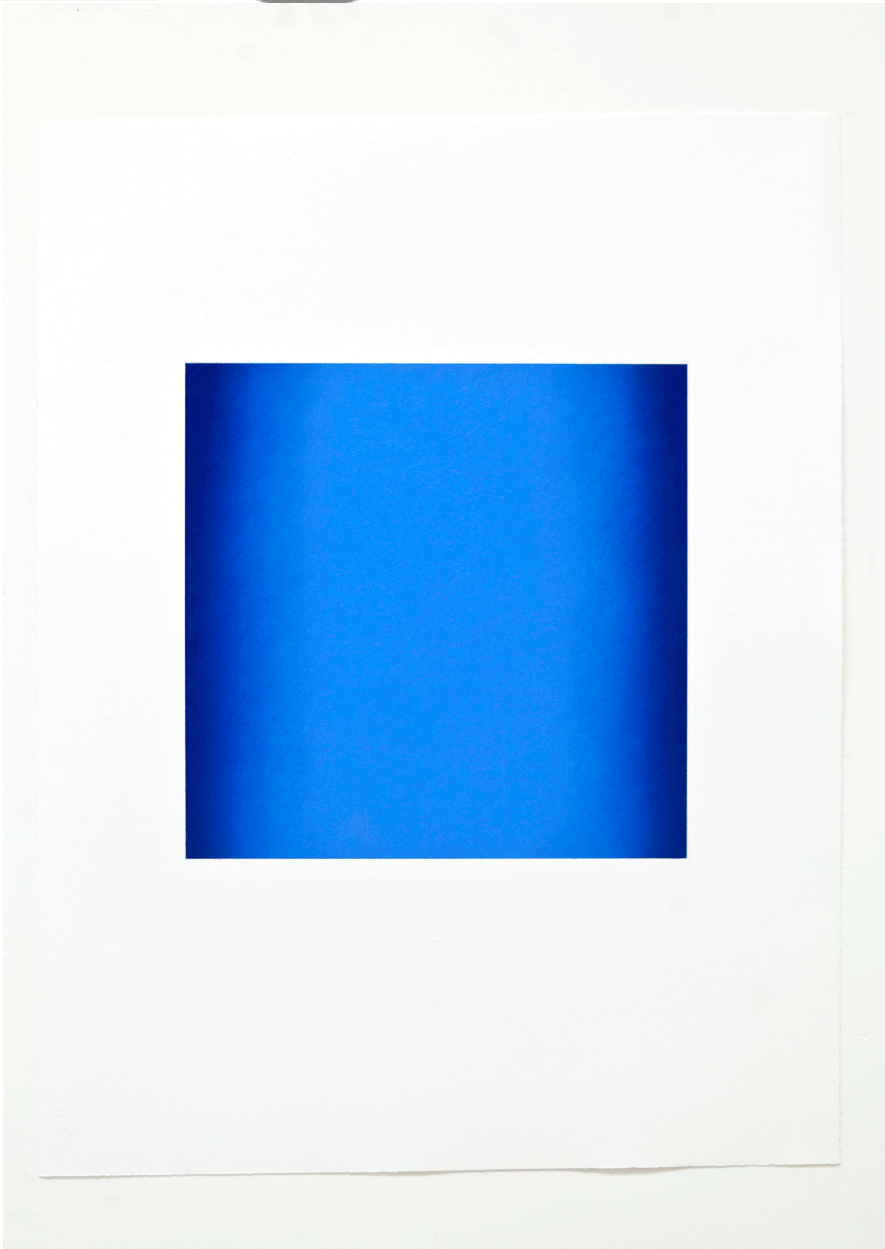

EDWARD CELLA ART & ARCHITECTURE

Ruth Pastine, *Counterpoint #7*, 2011
Pastel on paper, 30 x 22 in. (76.2 x 55.9 cm)
RP048, •