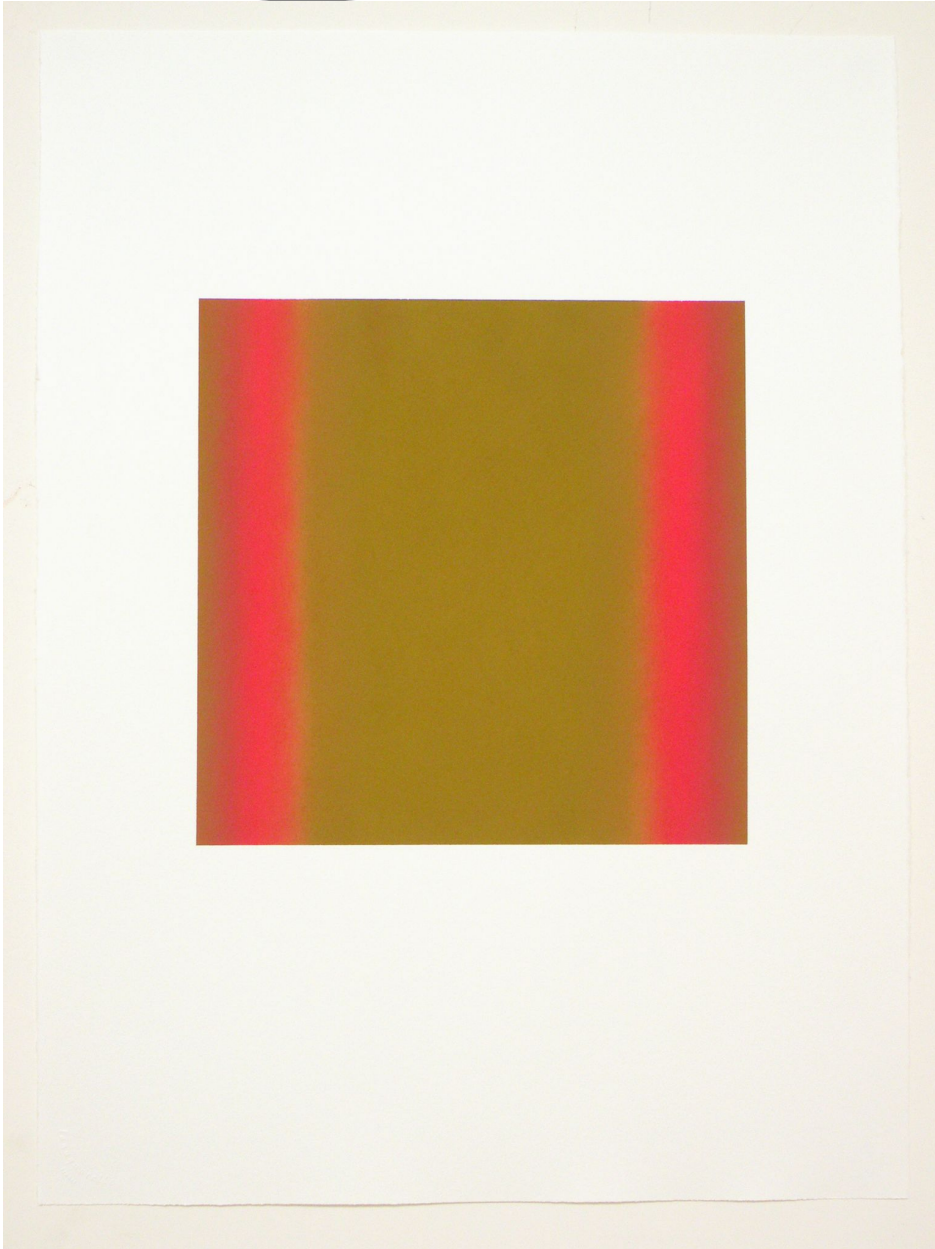

EDWARD CELLA ART & ARCHITECTURE

Ruth Pastine, *Counterpoint #34*, 2012  
Pastel on paper, 30 x 22 in. (76.2 x 55.9 cm)  
RP065