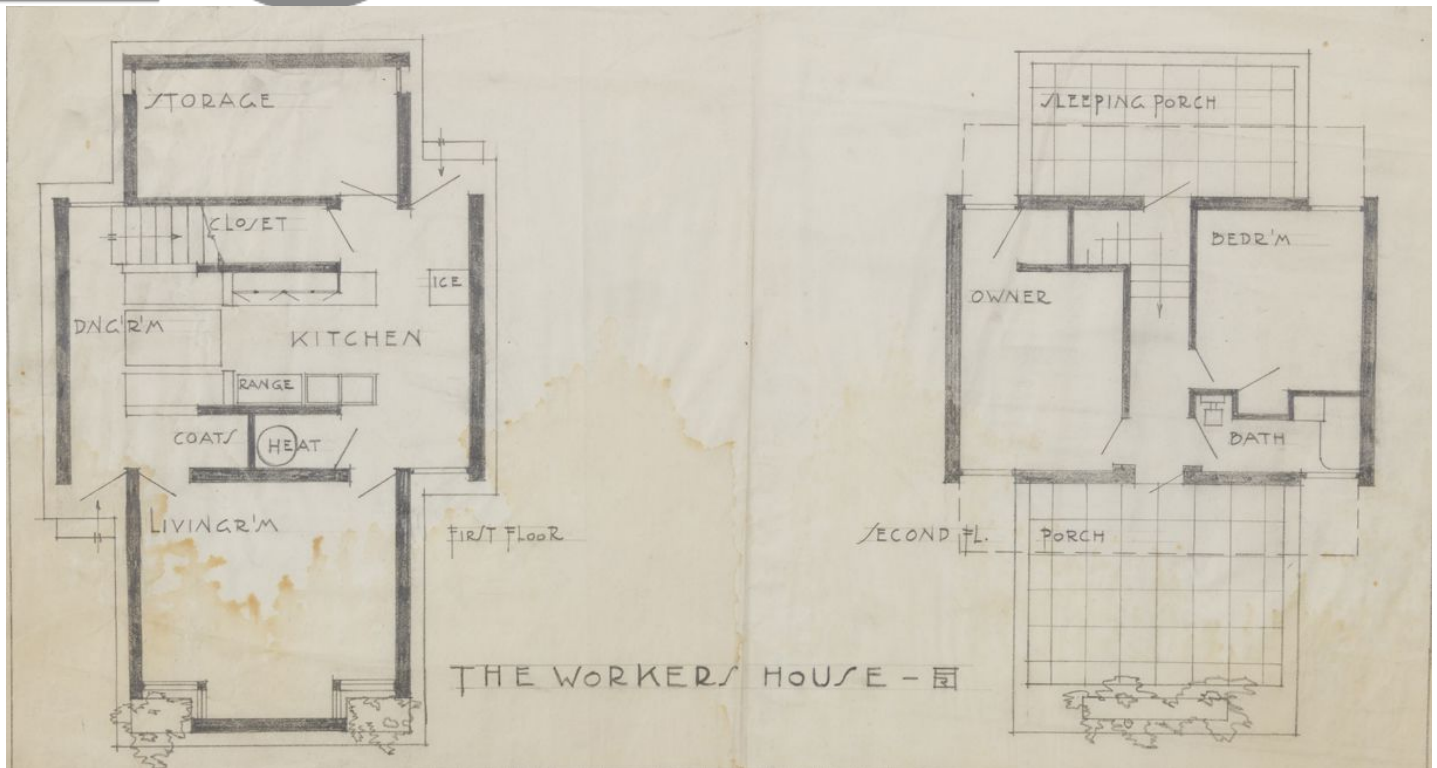

EDWARD CELLA ART & ARCHITECTURE

Rudolph M Schindler, *Plan View; Standard Housing Unit, The Monolith Homes for Thomas R. Hardy, Racine, WI (While working in the office of Frank Lloyd Wright, Chicago, IL), 1919*
Graphite on drafting tissue, 14 1/4 x 22 1/4 in. (36.2 x 56.5 cm)
RS005