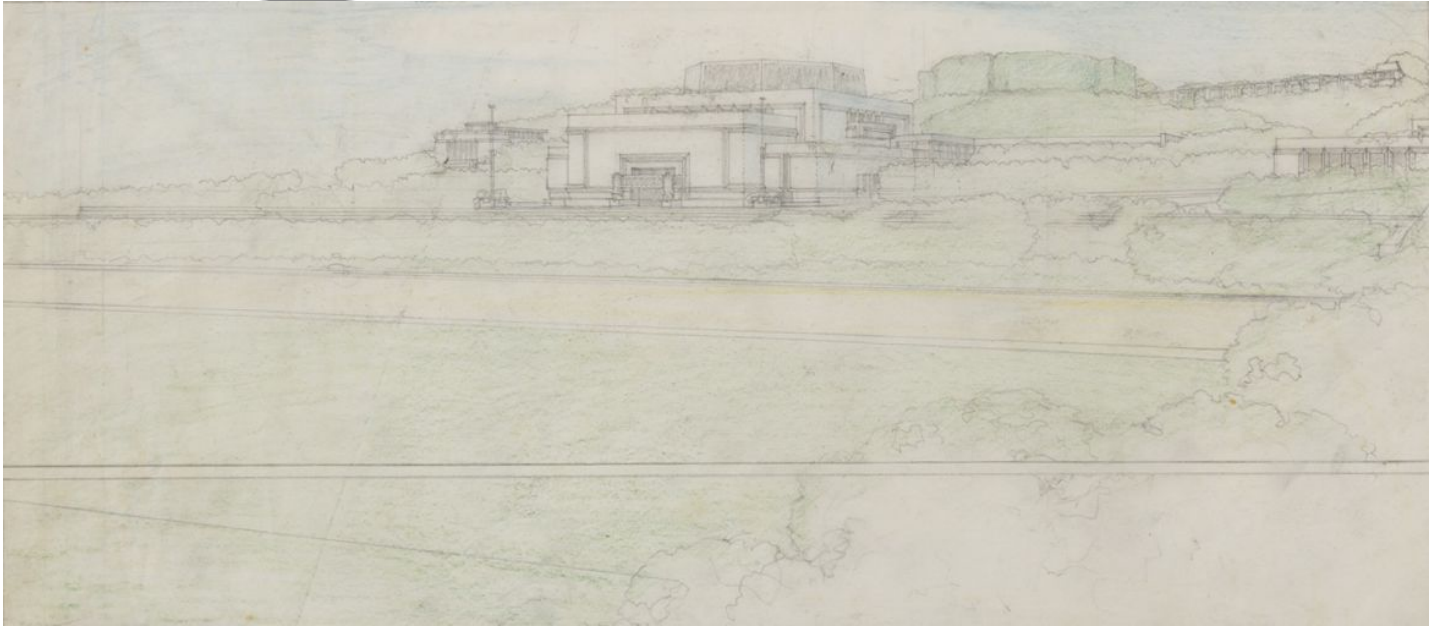

EDWARD CELLA ART & ARCHITECTURE

Frank Lloyd Wright, *Elevation View; Barnsdall Theater. Olive Hill, Los Angeles, CA* (Drawing by Rudolph Schindler while working in the office of Frank Lloyd Wright, Chicago, IL and Los Angeles, CA), 1917-1920

Graphite and colored pencil on drafting tissue, 14 1/2 x 23 in. (36.8 x 58.4 cm)

FLW017