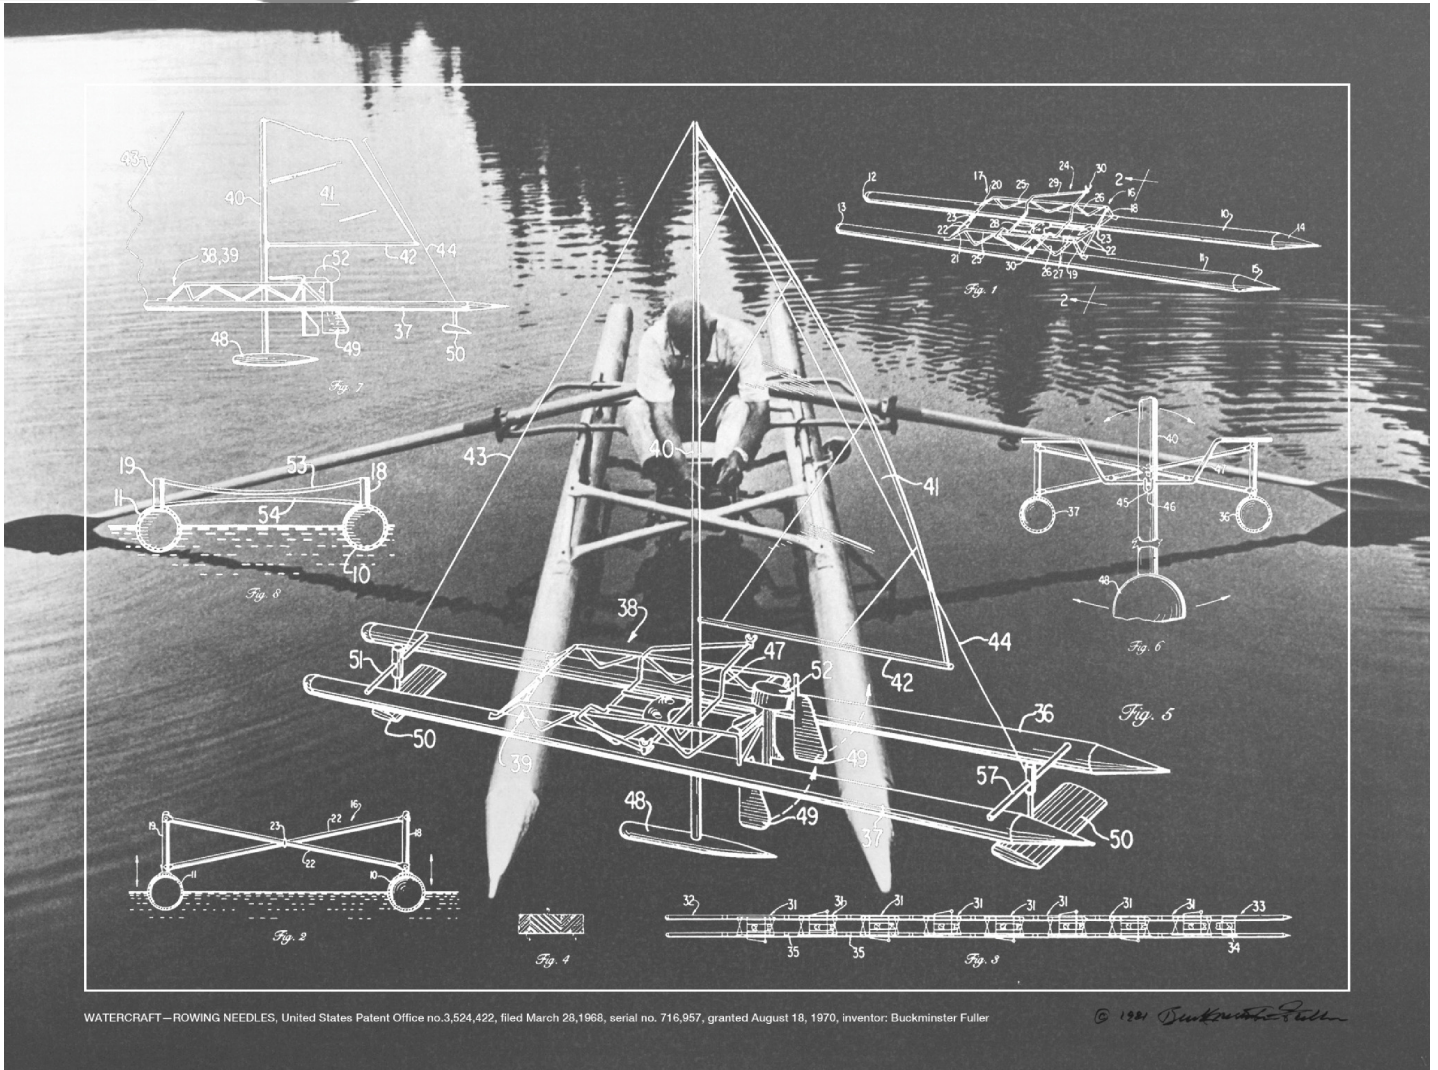

EDWARD CELLA ART & ARCHITECTURE

Buckminster Fuller, *Watercraft - Rowing Needels*, From *Inventions Portfolio*, Edition 7 of 60, 1981
Screenprinted clear film, a duotone screenprint on Lenox 100% rag paper, and a blue backing leaf of Curtis 100% rag paper, 30 x 40 in. (76.2 x 101.6 cm)
BFULL033