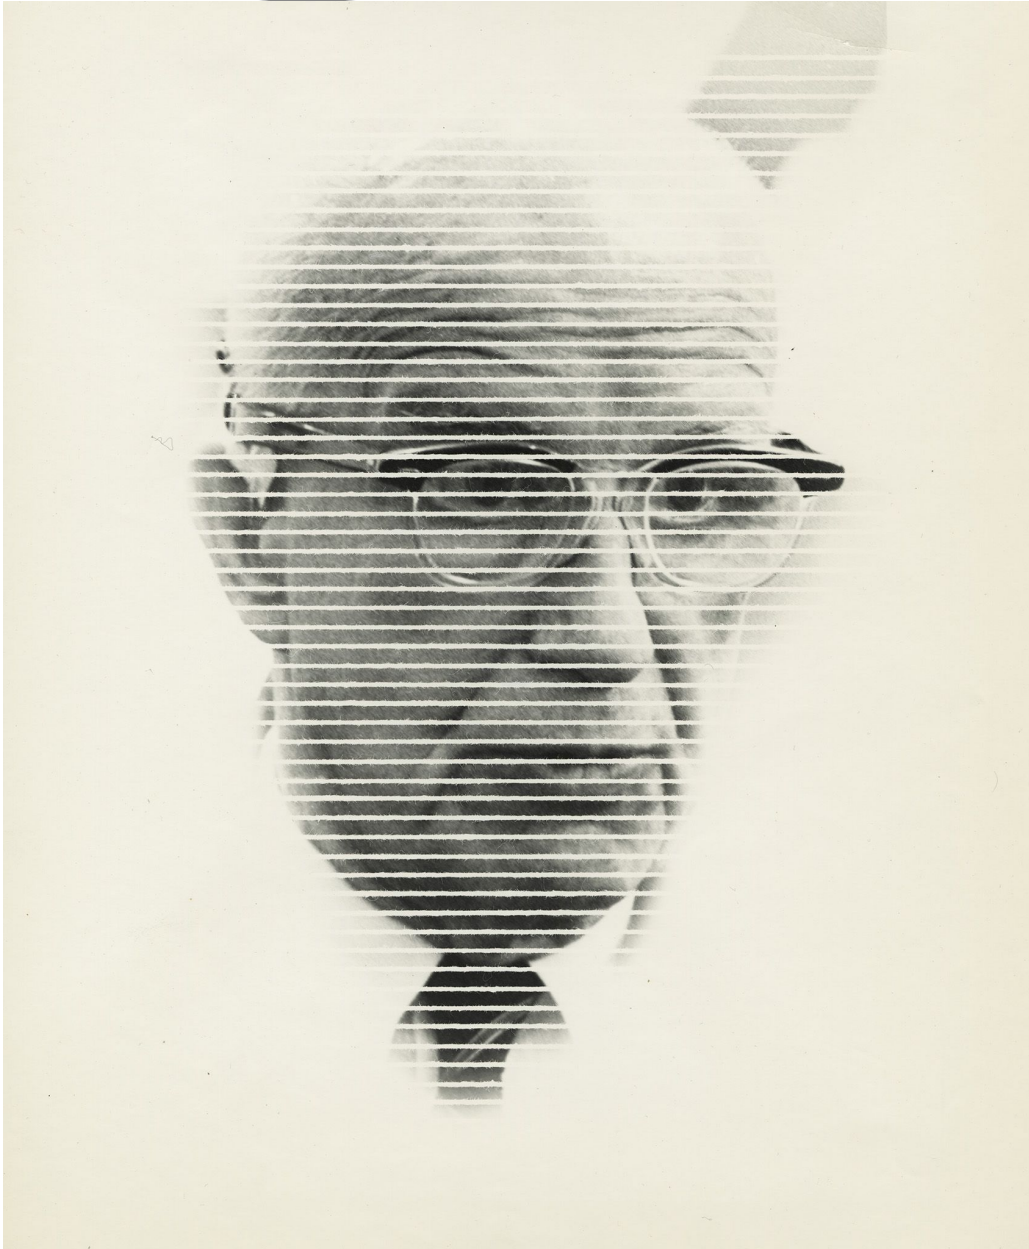

EDWARD CELLA ART & ARCHITECTURE

Herbert Matter, *Buckminster Fuller*, 1970
Early gelatin print, 13 x 10 1/4 in. (33 x 26 cm)
HMAT002