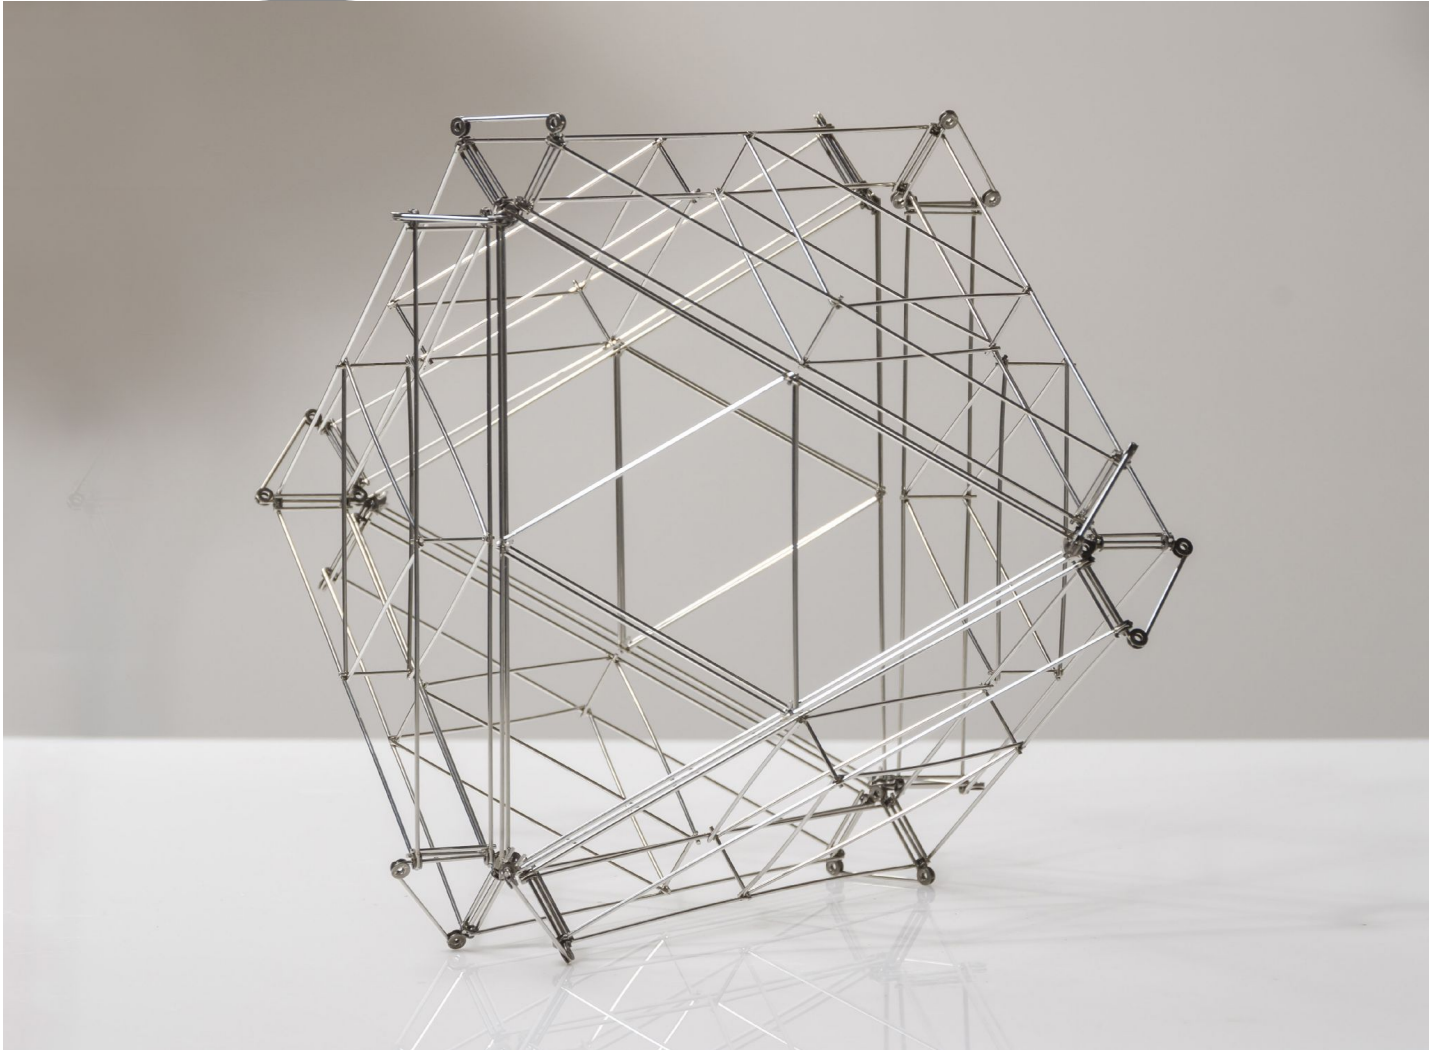

EDWARD CELLA ART & ARCHITECTURE

Buckminster Fuller, *Vector Equilibrium Jitterbug Duo*, Edition 8 of 10, 1980/2008
Stainless steel rods and hinges
BFULL041, •