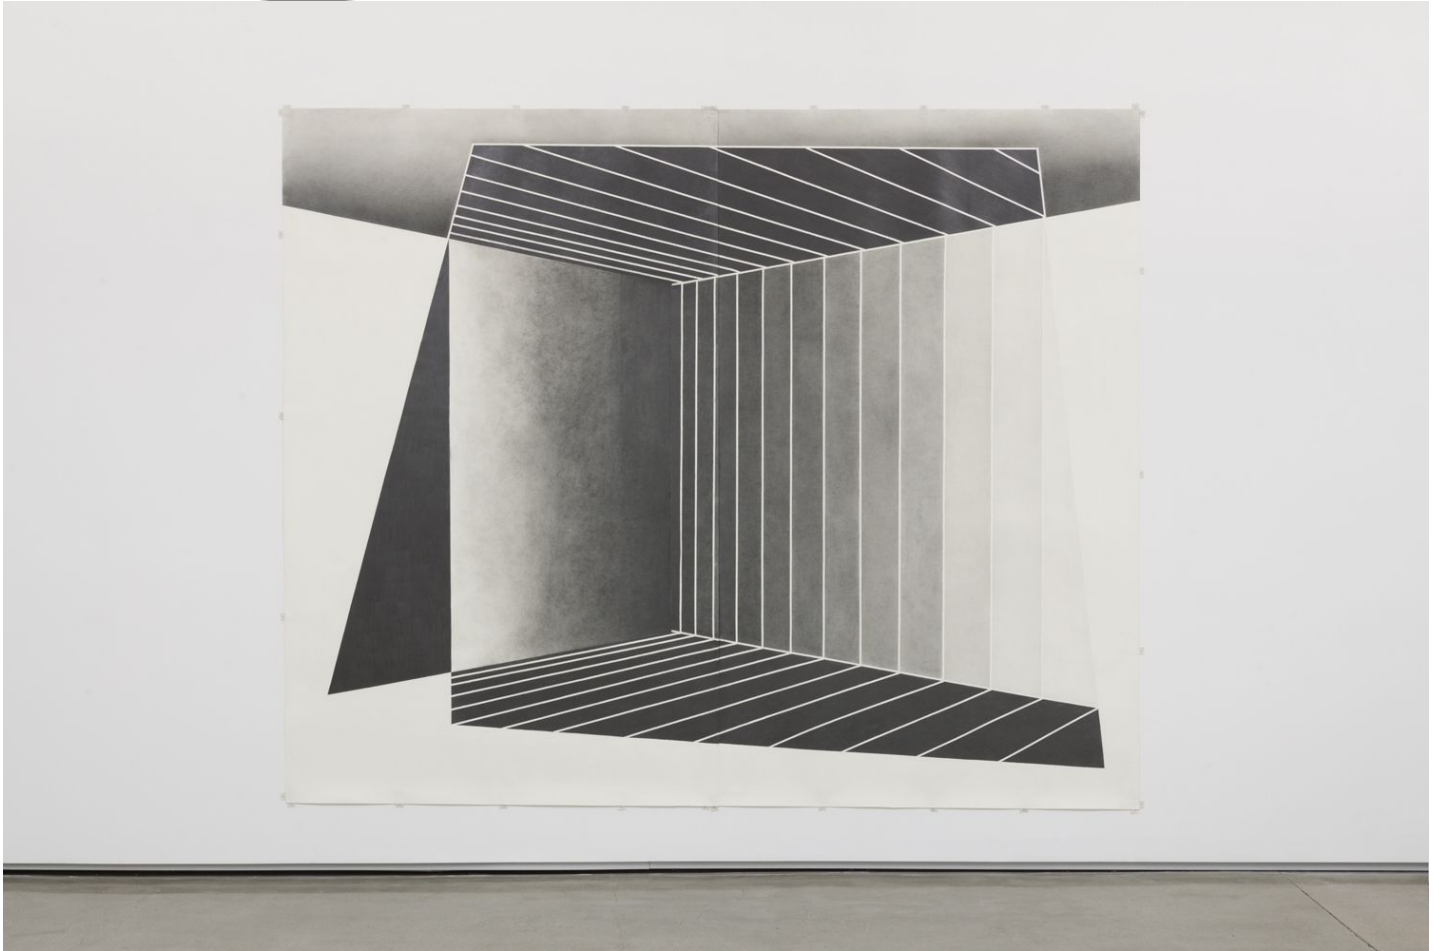

EDWARD CELLA ART & ARCHITECTURE

Aili Schmeltz, *Object/Window/Both/Neither XXXV*, 2018

Graphite on paper, 96 x 120 in. (243.8 x 304.8 cm)

AISC001