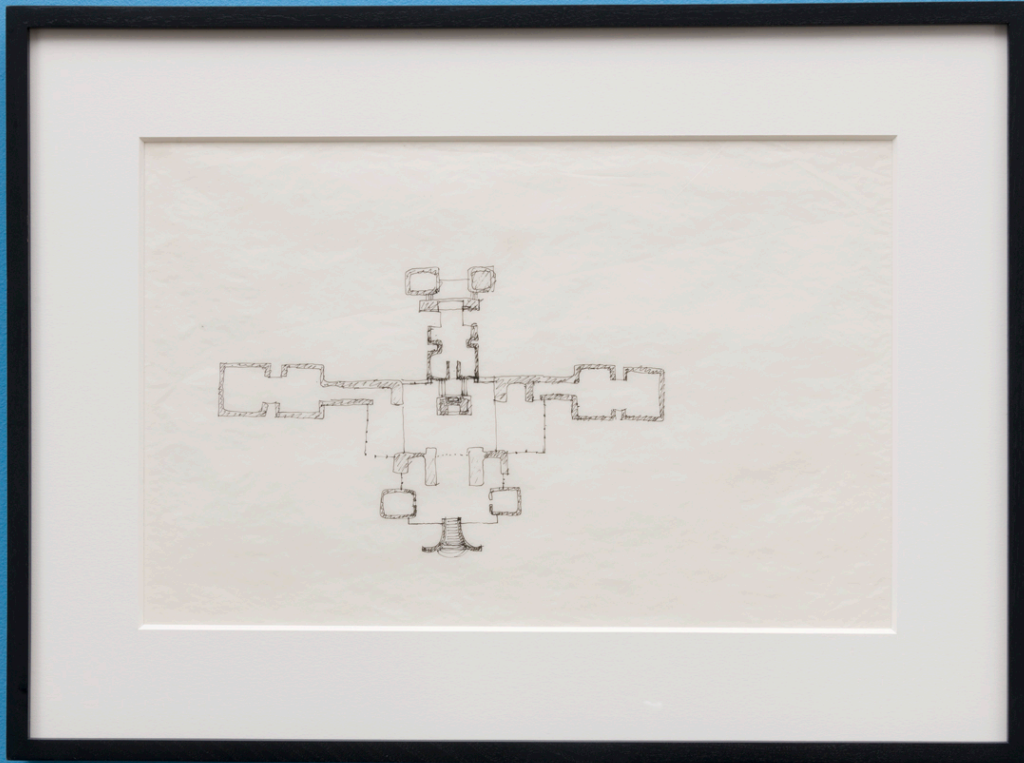

EDWARD CELLA ART & ARCHITECTURE

Hans Hollein, *Gebäude ev. Lintschinger (Building)*, 1960

Ink on paper, 11 3/4 x 22 3/4 in. (30 x 58 cm)

HHOL036, •