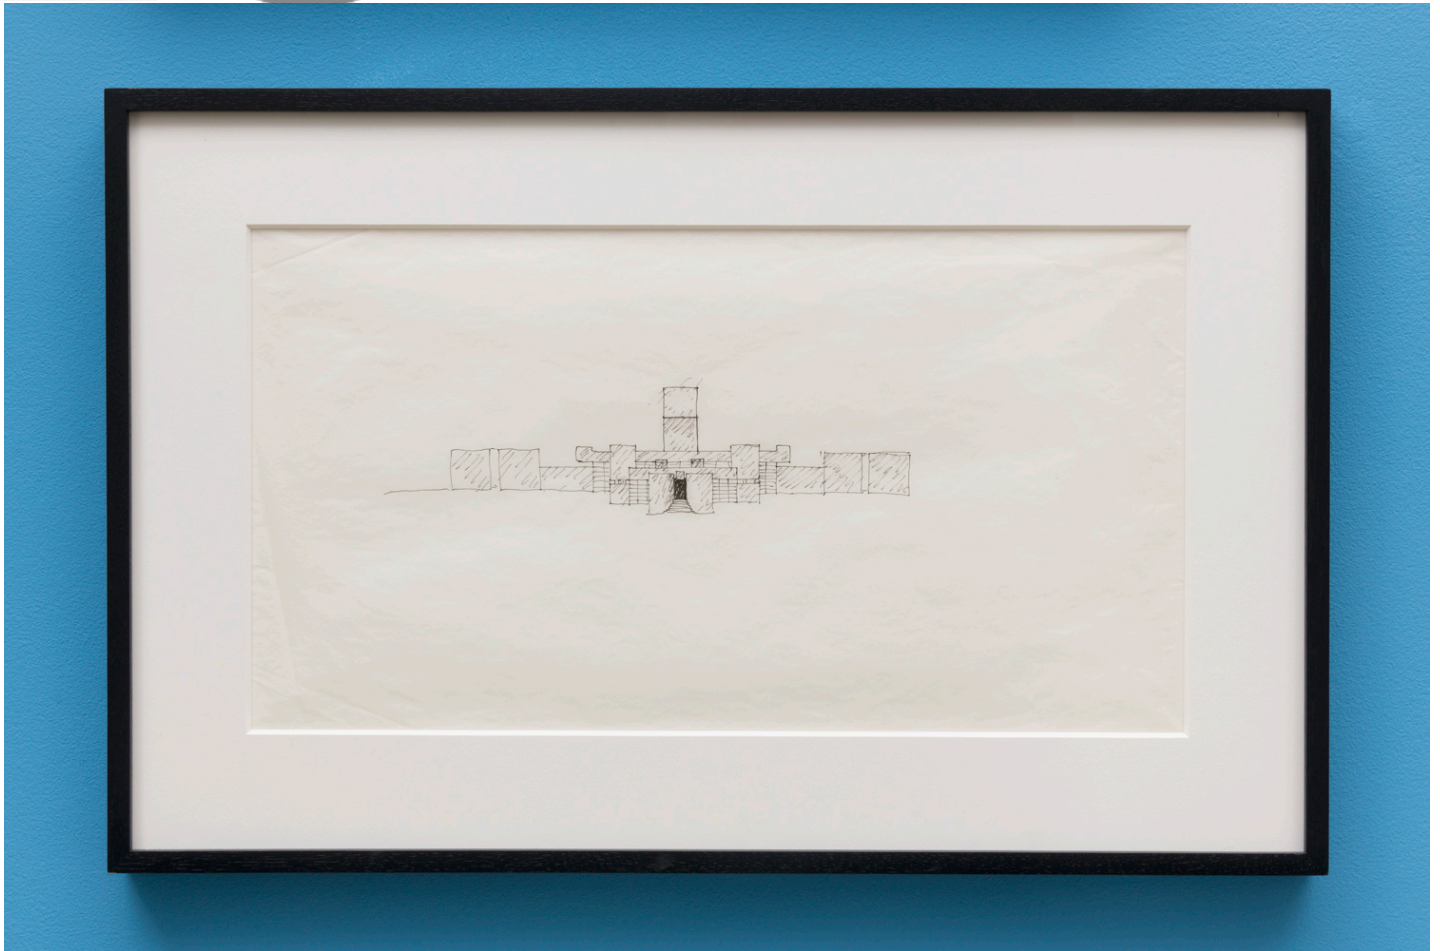

EDWARD CELLA ART & ARCHITECTURE

Hans Hollein, *Gebäude ev. Lintschinger (Building)*, 1960

Ink on paper, 11 3/4 x 22 3/4 in. (30 x 58 cm)

HHOL035, •