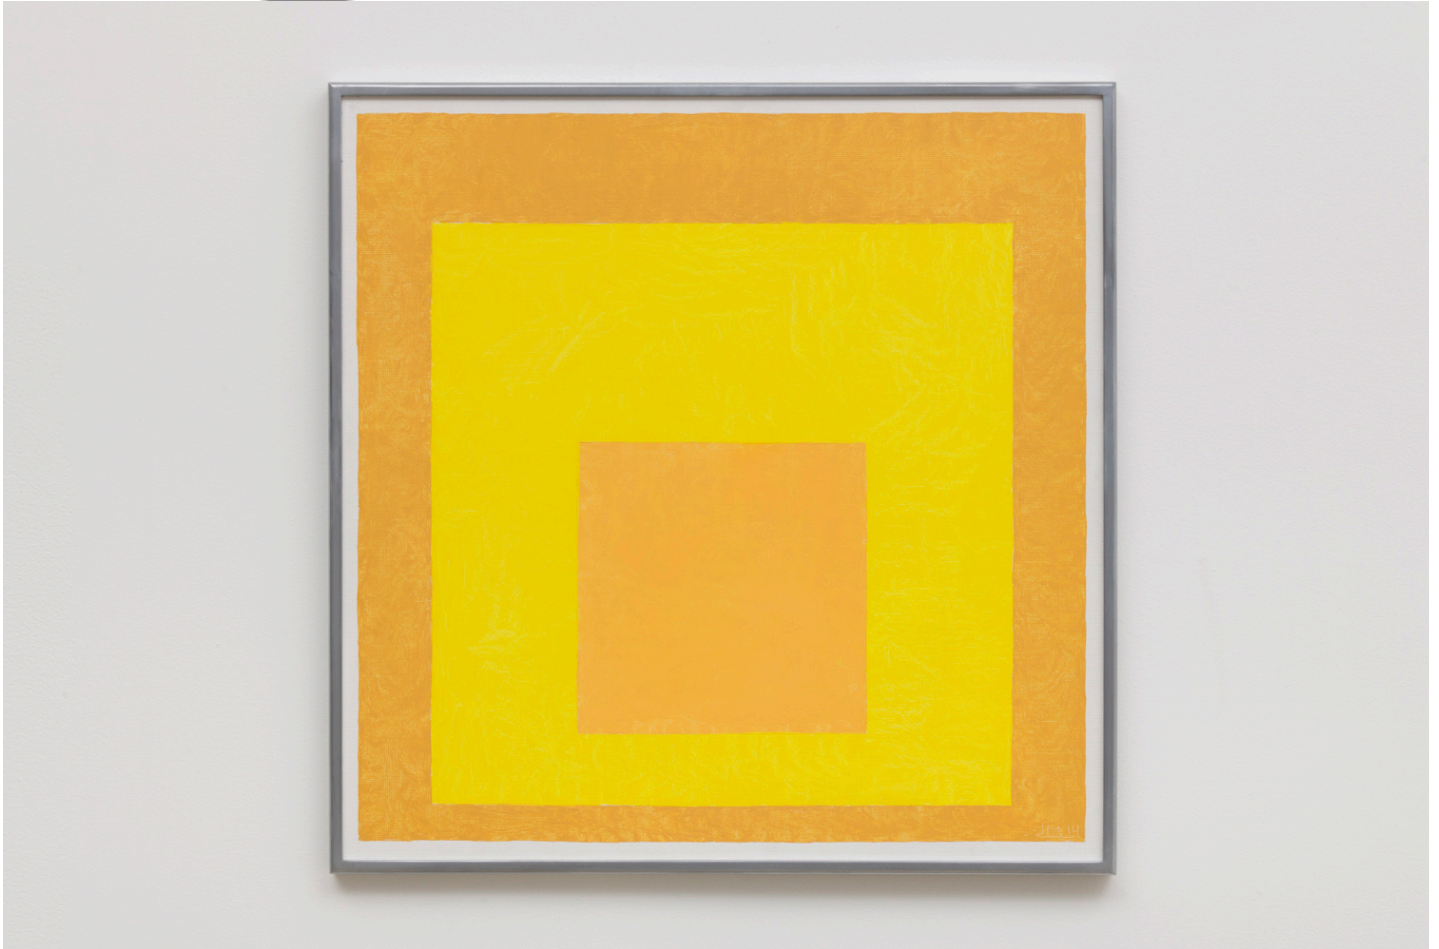

EDWARD CELLA ART & ARCHITECTURE

Jill Magid, *Study for Homage to the Square Equilibrant*, 1962, *After Josef Albers*, 2014

Oil on masonite, 24 x 24 in. (61 x 61 cm)

JMAG001