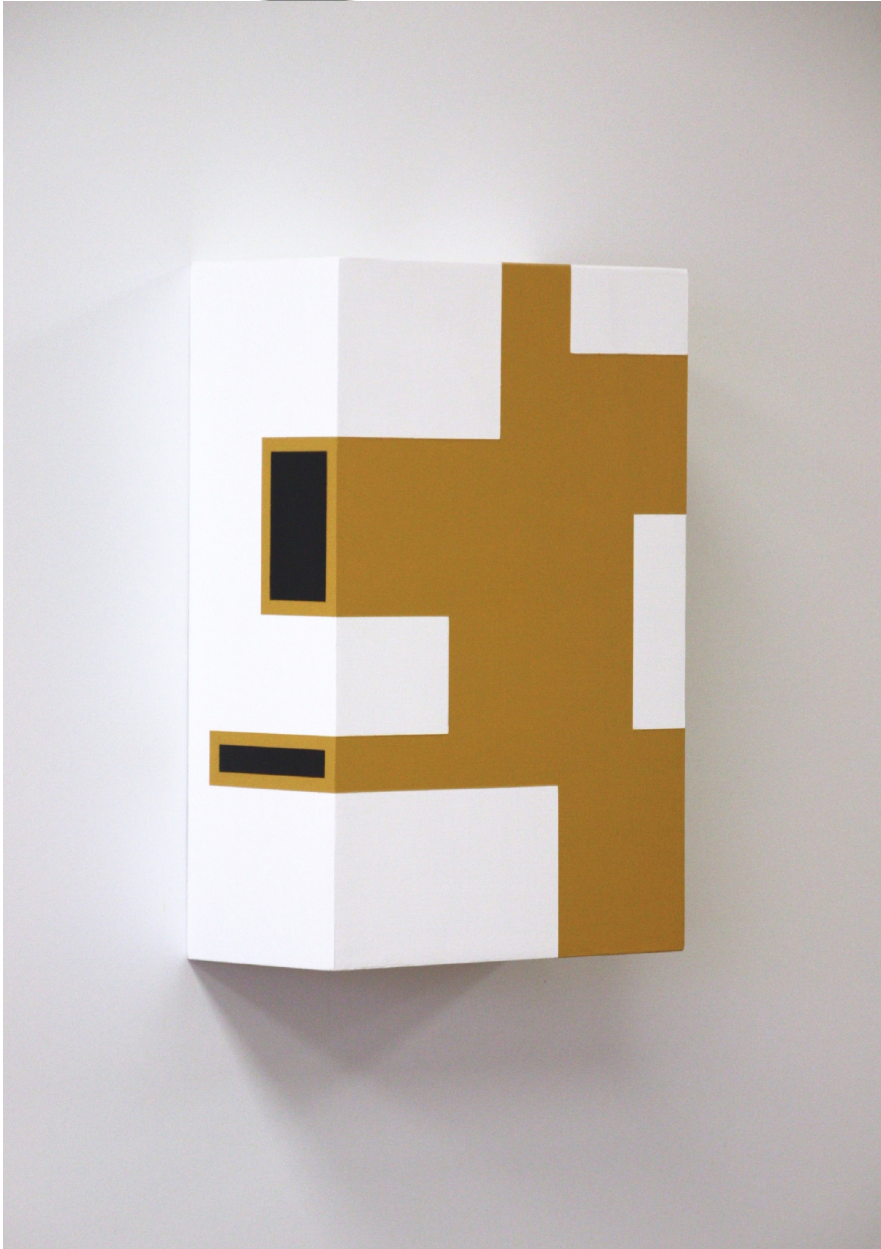

EDWARD CELLA ART & ARCHITECTURE

Richard Roth, *High Five 2*, 2018
Acrylic on birch panel, 12 x 8 x 4 in. (30.5 x 20.3 x 10.2 cm)
RROTH009