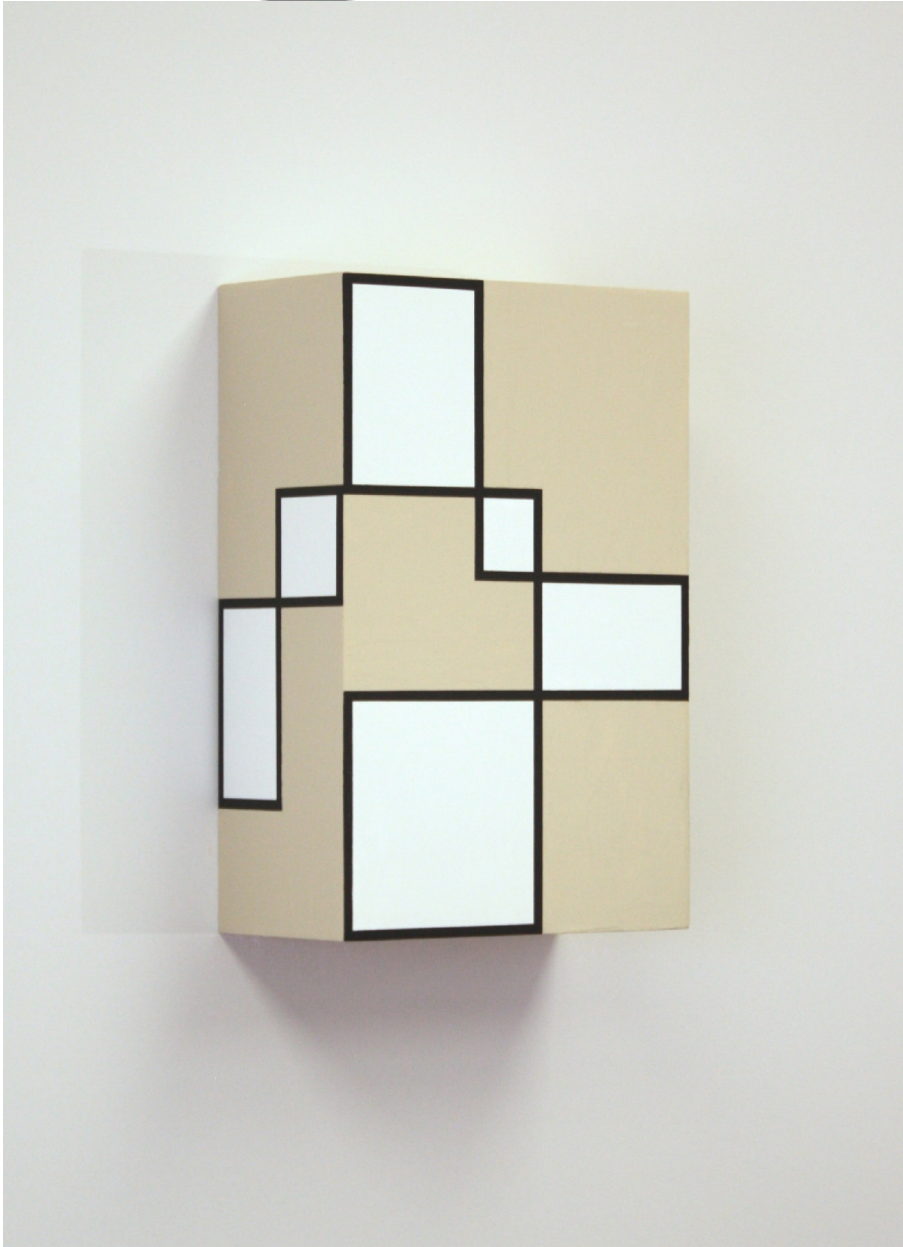

EDWARD CELLA ART & ARCHITECTURE

Richard Roth, *El Pollo Loco*, 2016
Acrylic on birch panel, 12 x 8 x 4 in. (30.5 x 20.3 x 10.2 cm)
RROTH005