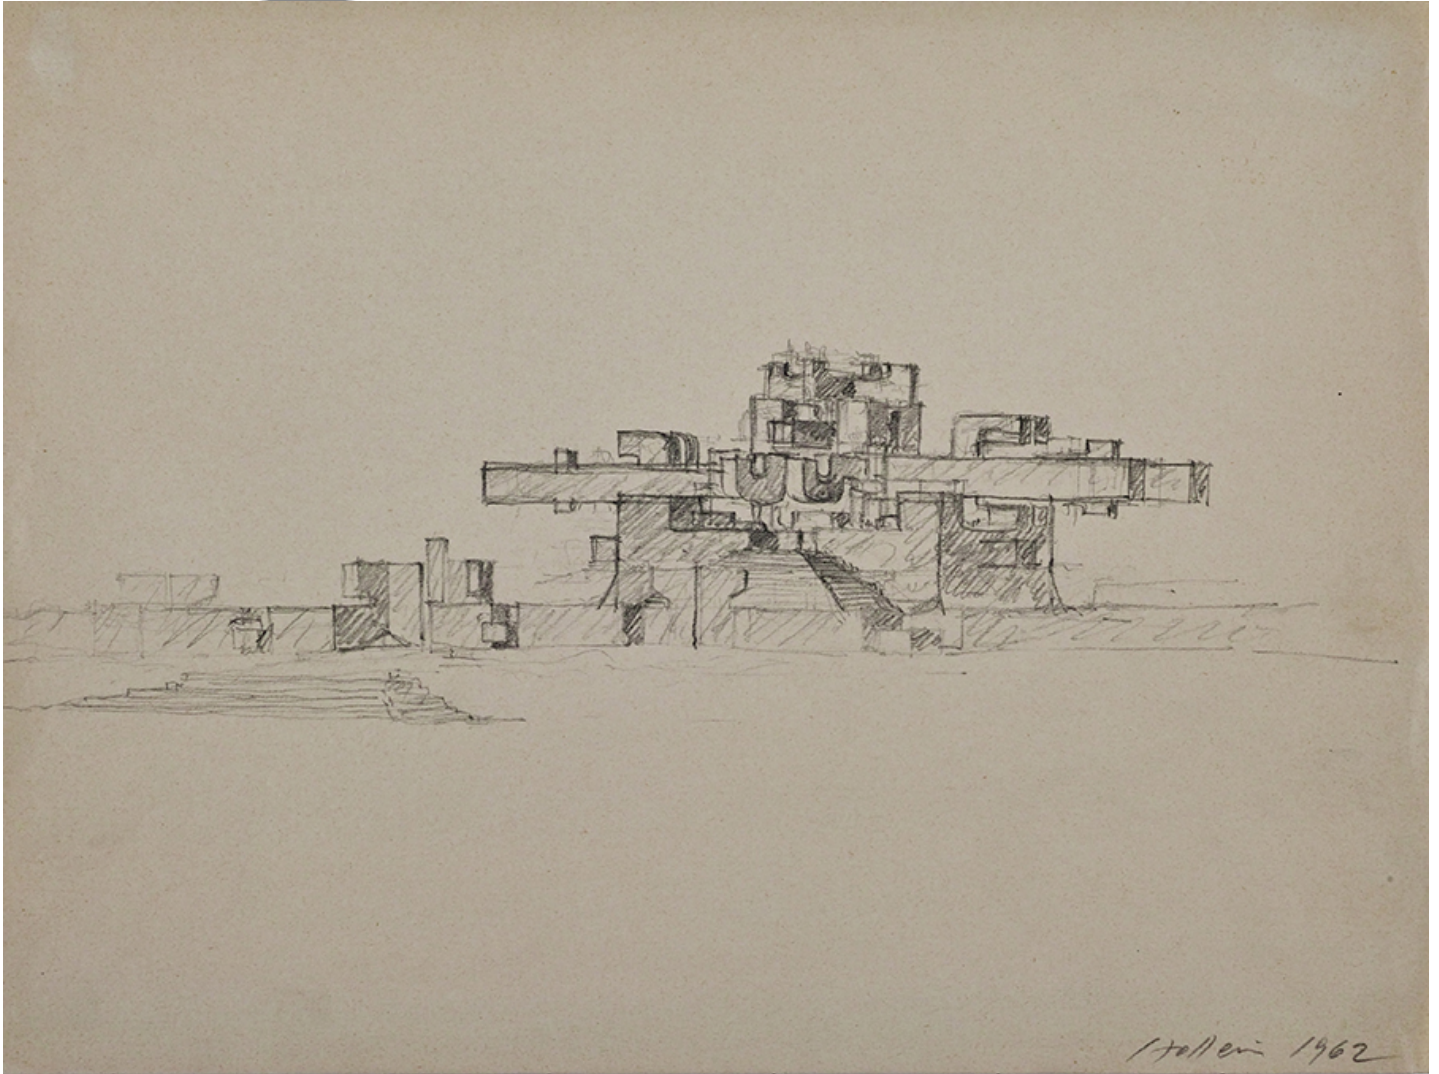

EDWARD CELLA ART & ARCHITECTURE

Hans Hollein, *Stadtstruktur (City Structure)*, 1962
Graphite on paper, 9 3/8 x 12 1/2 in. (24 x 32 cm)
HHOL024, •