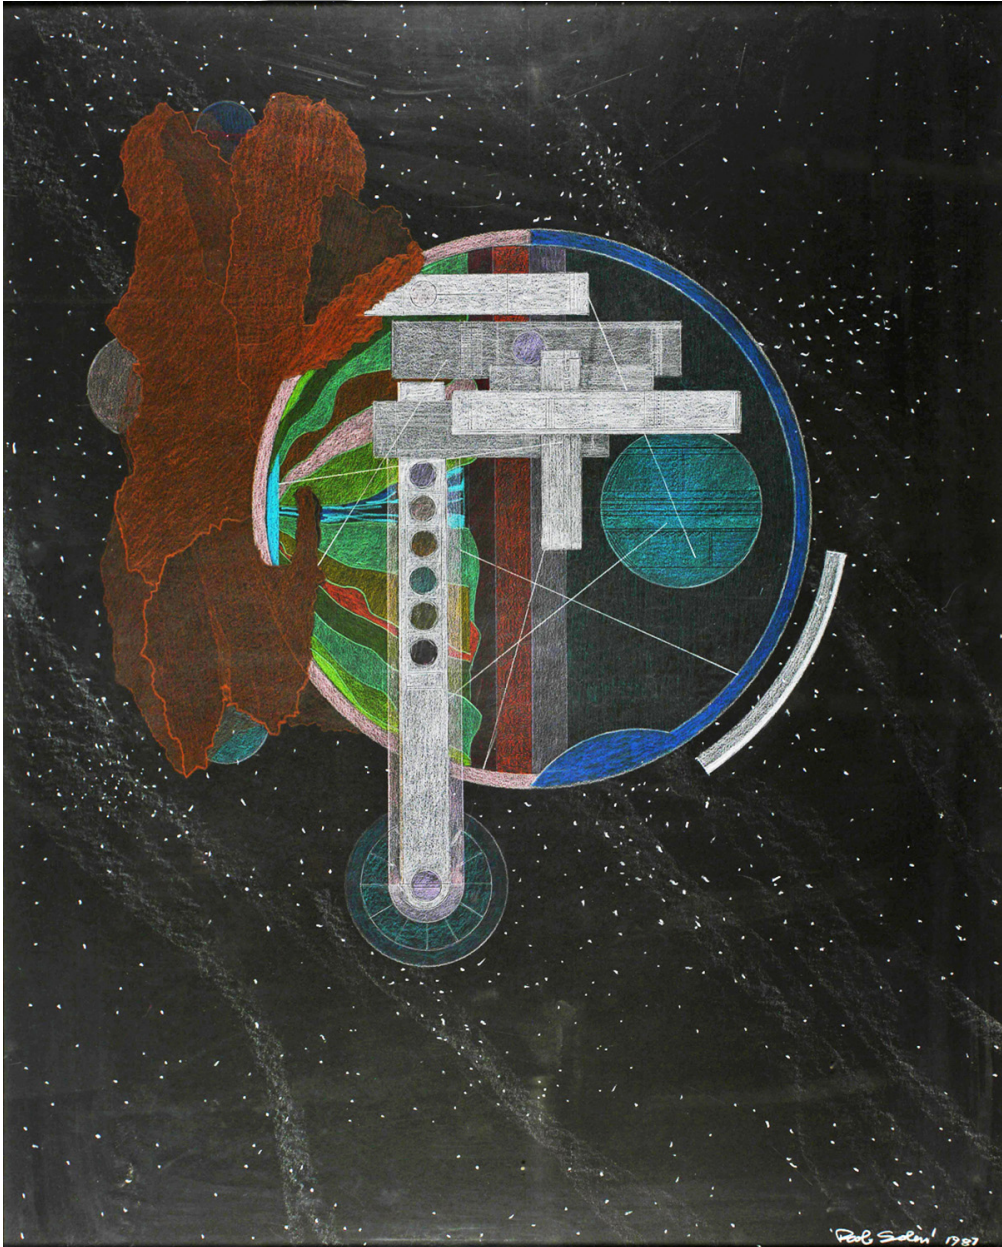

EDWARD CELLA ART & ARCHITECTURE

Paolo Soleri, *90/90*, 1987
Colored pencils and crayons on black museum board, 40 x 32 in.
(101.6 x 81.3 cm)
PSOLE006