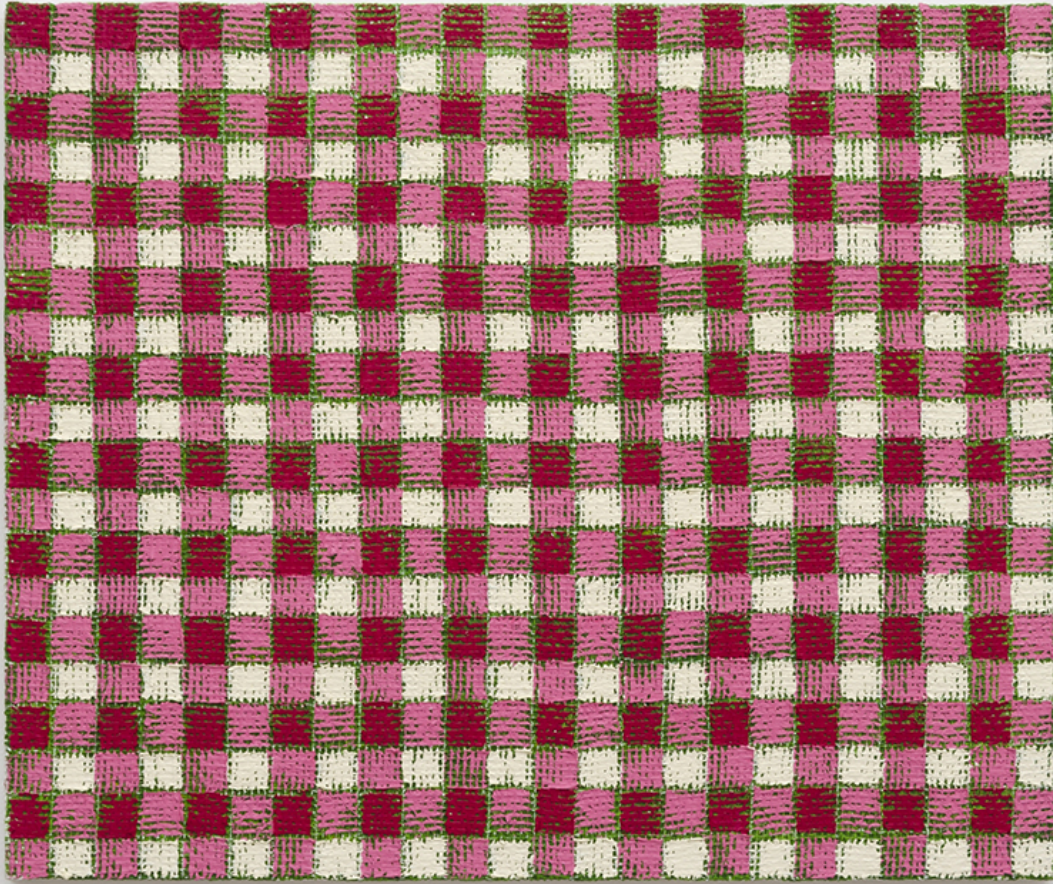

EDWARD CELLA ART & ARCHITECTURE

Michelle Grabner, *Untitled*, 2017  
Oil and burlap on panel, 20 x 24 in. (50.8 x 61 cm)  
MGRAB008